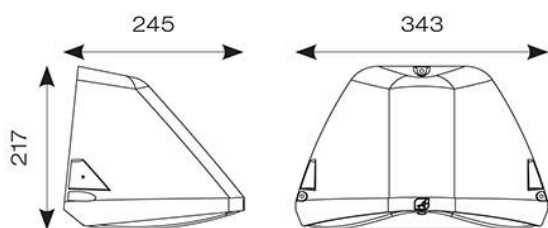

Wolf

Wolf CCT Multi Wattage Wallpack OCTO Smart Control Silver Grey

Code: AWOLF/SG/OCTO

ACCESSORIES

AWOLF/S/BLK/1	Wolf Post Top Bracket Single Black
AWOLF/S/SG/1	Wolf Post Top Bracket Single Silver Grey
AWOLF/D/BLK/1	Wolf Post Top Bracket Double Black
AWOLF/D/SG/1	Wolf Post Top Bracket Double Silver Grey