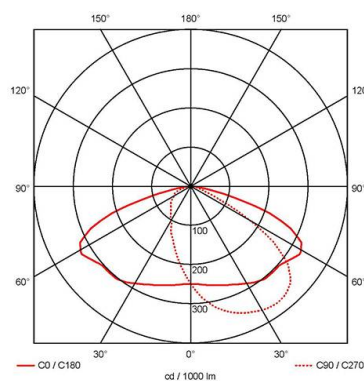

Wolf

Wolf CCT Multi Wattage Wallpack OCTO Smart Control Silver Grey

Code: AWOLF/SG/OCTO

ACCESSORIES

AWOLF/S/BLK/1	Wolf Post Top Bracket Single Black
AWOLF/S/SG/1	Wolf Post Top Bracket Single Silver Grey
AWOLF/D/BLK/1	Wolf Post Top Bracket Double Black
AWOLF/D/SG/1	Wolf Post Top Bracket Double Silver Grey