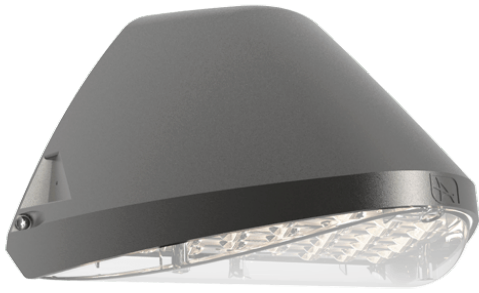

Category	Bulkheads
Application	Ancillary, Commercial, Healthcare, Hospitality, Industrial, Outdoor, Retail
Specification	Performance

Wolf

Wolf CCT Multi Wattage Wallpack Self-Test Emergency Silver Grey
Code: AWOLF/SG/SM3

PRODUCT FEATURES

- Modern, robust die-cast aluminium low glare wall pack suitable for commercial and industrial applications
- Reduced light pollution with 0% upward light distribution, helps with compliance with Dark Skies recommendations, helps with compliance with Dark Skies recommendations
- High efficiency up to 120 Lm/W
- Multiple conduit entry and BESA fixing points
- Advanced lens technology offers wide distribution for optimum spacing and uniformity; whilst ensuring minimal uplight and light pollution
- Power selectable; offering a choice of 3 outputs, in one luminaire
- Electrostatic paint finish for enhanced corrosion resistance
- 20mm East and West side entry for surface conduit and through-wire

GENERAL INFORMATION

Wattage	19W / 21W / 31W
Lumens Delivered	2200lm / 2400lm / 3600lm (4000K)
Lm/W	120lm/W (4000K)
Beam Angle	70/140
CRI	82
CCT	3000/4000K
Input	220-240V
Operating Temp	0°C - 40°C
SDCM	5
Product Weight without Packaging	3.088 kg

TECHNICAL INFORMATION

Light Source	LED
Colour / Finish	Silver Grey
IP Rating	IP65
IK Rating	IK10
Class Protection	1
Internal / External	External
Surface / Recessed / Suspended	Pole, Wall
Lumen Depreciation	L80 84,000h
Warranty (Years)	5
CE Mark	Yes
Height	220 mm
Emergency Output Duration	3 Hr