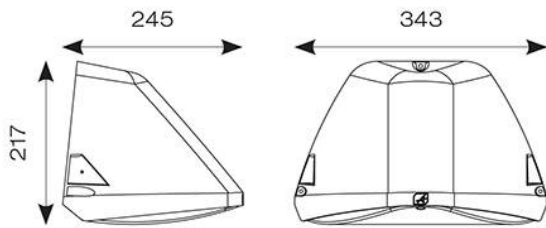

Wolf

Wolf CCT Multi Wattage Wallpack Self-Test Emergency Silver Grey
Code: AWOLF/SG/SM3

ACCESSORIES

AWOLF/S/BLK/1	Wolf Post Top Bracket Single Black
AWOLF/S/SG/1	Wolf Post Top Bracket Single Silver Grey
AWOLF/D/BLK/1	Wolf Post Top Bracket Double Black
AWOLF/D/SG/1	Wolf Post Top Bracket Double Silver Grey