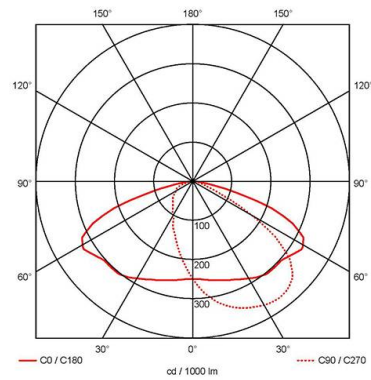

Wolf

Wolf CCT Multi Wattage Wallpack Self-Test Emergency Silver Grey
Code: AWOLF/SG/SM3

ACCESSORIES

AWOLF/S/BLK/1	Wolf Post Top Bracket Single Black
AWOLF/S/SG/1	Wolf Post Top Bracket Single Silver Grey
AWOLF/D/BLK/1	Wolf Post Top Bracket Double Black
AWOLF/D/SG/1	Wolf Post Top Bracket Double Silver Grey