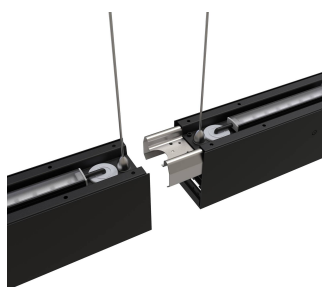

# Vasco

Vasco CCT Bi-directional Suspended Linear 1200mm OCTO Smart Control Aluminium

**Code:** AVASLED/OCTO

## PRODUCT FEATURES

- Aluminium bi-directional suspended or surface linear suitable for education, commercial and retail applications
- Supplied bidirectional light output as standard with 30% upward light and 70% downward light ratio (directional only option can be selected if required)
- Selectable CCT between 3000K, 4000K and 6500K output
- Adjustable suspension points c/w suspension kit
- Aluminium extruded construction with integral driver
- Opal diffuser provides optimal light uniformity
- Pre-wired with 1.5 metre cable
- Surface and track mounting available using AVAS/WM/1 and AVAS/P3/1/\* accessories

# Vasco

Vasco CCT Bi-directional Suspended Linear 1200mm OCTO Smart Control Aluminium

**Code:** AVASLED/OCTO

ACCESSORIES	
AVAS/P3/1/B	Vasco Three Circuit Track Adaptor Black
AVAS/P3/1/W	Vasco Three Circuit Track Adaptor White
AVAS/WM/1	Vasco Wall Mounting Kit
AVASLED/90	Vasco CCT 90° Corner Connector Aluminium
AVASLED/LC	Vasco CCT Continuous Linking Connector
AVASLED/SK	Vasco CCT Suspension Kit Aluminium