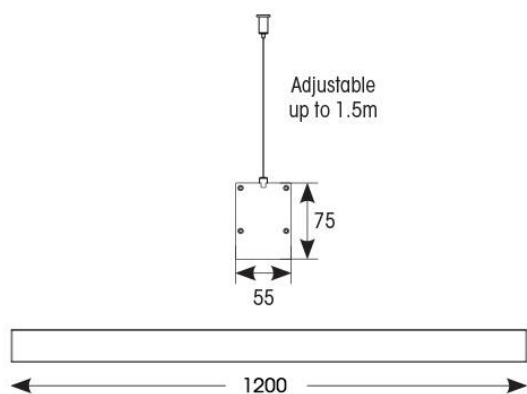

ACCESSORIES	
AVAS/P3/1/B	Vasco Three Circuit Track Adaptor Black
AVAS/P3/1/W	Vasco Three Circuit Track Adaptor White
AVAS/WM/1	Vasco Wall Mounting Kit
AVASLED/90	Vasco CCT 90° Corner Connector Aluminium
AVASLED/LC	Vasco CCT Continuous Linking Connector
AVASLED/SK	Vasco CCT Suspension Kit Aluminium