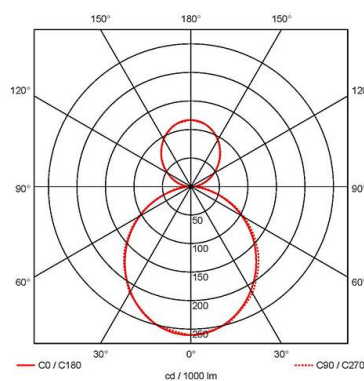

ACCESSORIES	
AVAS/P3/1/B	Vasco Three Circuit Track Adaptor Black
AVAS/P3/1/W	Vasco Three Circuit Track Adaptor White
AVAS/WM/1	Vasco Wall Mounting Kit
AVASLED/90	Vasco CCT 90° Corner Connector Aluminium
AVASLED/LC	Vasco CCT Continuous Linking Connector
AVASLED/SK	Vasco CCT Suspension Kit Aluminium