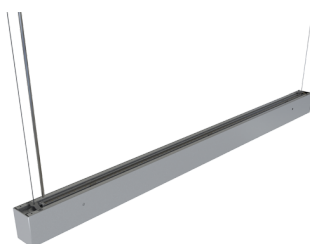

Category	Commercial Linear
Application	Commercial, Education
Specification	Architectural

Vasco

Vasco CCT Bi-directional Suspended Linear 1200mm OCTO Smart Control Emergency Aluminium

Code: AVASLED/OCTO/M3

PRODUCT FEATURES

- Aluminium bi-directional suspended or surface linear suitable for education, commercial and retail applications
- Supplied bi-directional light output as standard with 30% upward light and 70% downward light ratio (directional only option can be selected if required)
- Selectable CCT between 3000K, 4000K and 6000K output
- Adjustable suspension points c/w suspension kit
- Aluminium extruded construction with integral driver
- Opal diffuser provides optimal light uniformity
- Pre-wired with 1.5 metre cable
- 1-10V dimmable as standard

GENERAL INFORMATION

Wattage	50W
Lumens Delivered	5300lm (4000K)
Lm/W	105lm/W (4000K)
Beam Angle	110
CRI	80
CCT	3000/4000/6500K
Input	220-240V
Operating Temp	0°C - 45°C
SDCM	6
UGR	24
Product Weight without Packaging	2.89 kg