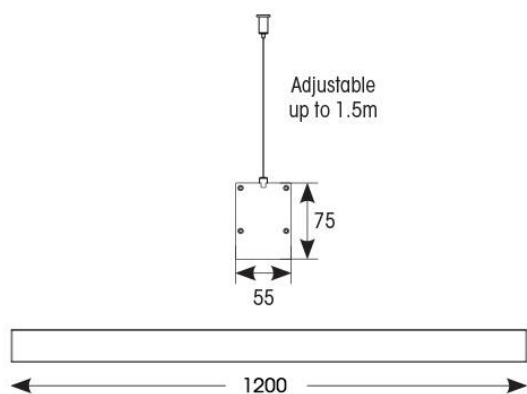

GENERAL INFORMATION

Wattage	50W
Lumens Delivered	5300lm (4000K)
Lm/W	105lm/W (4000K)
Beam Angle	110
CRI	80
CCT	3000/4000/6500K
Input	220-240V
Operating Temp	0°C - 45°C
SDCM	6
UGR	24
Product Weight without Packaging	2.89 kg

TECHNICAL INFORMATION

Light Source	LED
Colour / Finish	Aluminium
IP Rating	IP20
Class Protection	1
Internal / External	Internal
Surface / Recessed / Suspended	Ceiling, Suspended, Wall
Lumen Depreciation	L80 70,000h
Warranty (Years)	5
CE Mark	Yes
Height	75 mm
Accessories	AVASLED/LC, AVASLED/90, AVASLED/90/B
Emergency Output Duration	3 Hr

Category	Commercial Linear
Application	Commercial, Education
Specification	Architectural

Vasco

Vasco CCT Bi-directional Suspended Linear 1200mm OCTO Smart Control Emergency Aluminium

Code: AVASLED/OCTO/M3