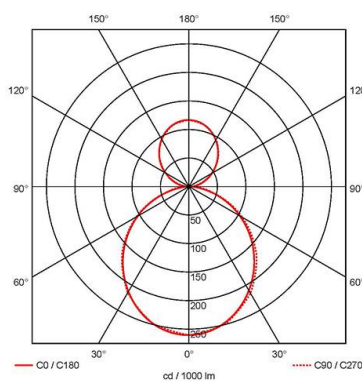

ACCESSORIES

AVAS/P3/1/B	Vasco Three Circuit Track Adaptor Black
AVAS/P3/1/W	Vasco Three Circuit Track Adaptor White
AVAS/WM/1	Vasco Wall Mounting Kit
AVASLED/90	Vasco CCT 90° Corner Connector Aluminium
AVASLED/LC	Vasco CCT Continuous Linking Connector
AVASLED/SK	Vasco CCT Suspension Kit Aluminium