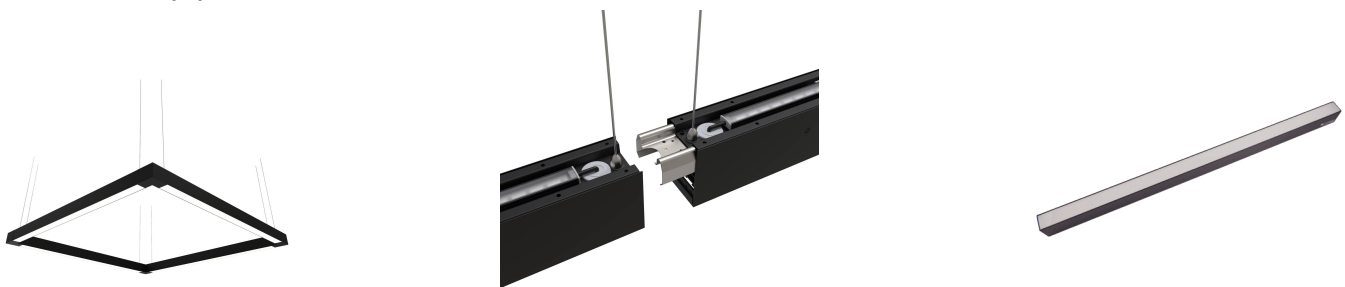

# Vasco

Vasco CCT Bi-directional Suspended Linear 1200mm Switch Dim Black  
**Code:** AVASLED/B/DD1

## PRODUCT FEATURES

- Aluminium bi-directional suspended or surface linear suitable for education, commercial and retail applications
- Supplied bi-directional light output as standard with 30% upward light and 70% downward light ratio (directional only option can be selected if required)
- Selectable CCT between 3000K, 4000K and 6000K output
- Adjustable suspension points c/w suspension kit
- Aluminium extruded construction with integral driver
- Opal diffuser provides optimal light uniformity
- Pre-wired with 1.5 metre cable
- 1-10V dimmable as standard