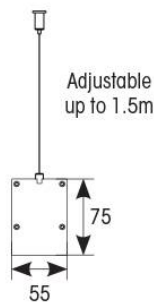

Vasco

Vasco CCT Bi-directional Suspended Linear 1200mm Switch Dim Black

Code: AVASLED/B/DD1

ACCESSORIES

AVAS/P3/1/B	Vasco Three Circuit Track Adaptor Black
AVAS/WM/1	Vasco Wall Mounting Kit
AVASLED/90/B	Vasco CCT 90° Corner Connector Black
AVASLED/B/SK	Vasco CCT Suspension Kit Black
AVASLED/LC	Vasco CCT Continuous Linking Connector