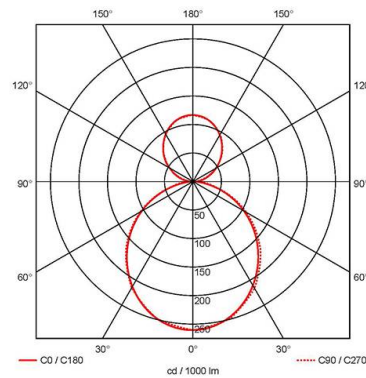

Vasco

Vasco CCT Bi-directional Suspended Linear 1200mm Switch Dim Black

Code: AVASLED/B/DD1

ACCESSORIES

AVAS/P3/1/B	Vasco Three Circuit Track Adaptor Black
AVAS/WM/1	Vasco Wall Mounting Kit
AVASLED/90/B	Vasco CCT 90° Corner Connector Black
AVASLED/B/SK	Vasco CCT Suspension Kit Black
AVASLED/LC	Vasco CCT Continuous Linking Connector