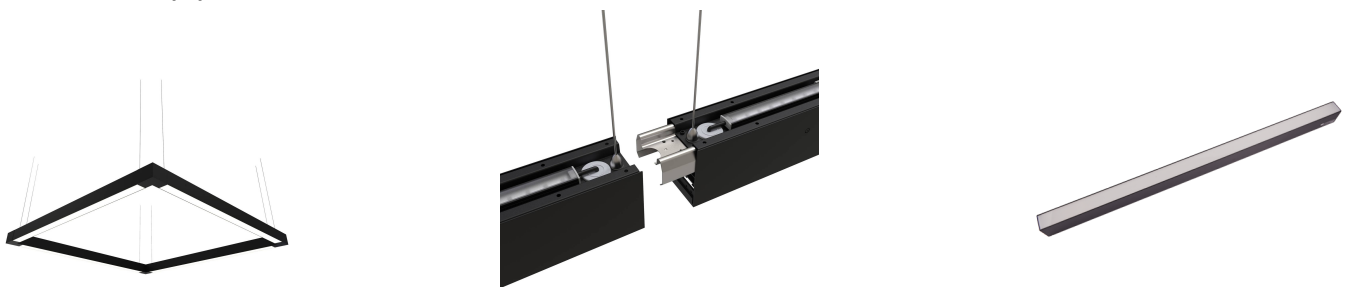

# Vasco

Vasco CCT Bi-directional Suspended Linear 1200mm OCTO Smart Control Black

**Code:** AVASLED/B/OCTO

## PRODUCT FEATURES

- Aluminium bi-directional suspended or surface linear suitable for education, commercial and retail applications
- Supplied bidirectional light output as standard with 30% upward light and 70% downward light ratio (directional only option can be selected if required)
- Selectable CCT between 3000K,4000K and 6500K output
- Adjustable suspension points c/w suspension kit
- Aluminium extruded construction with integral driver
- Opal diffuser provides optimal light uniformity
- Pre-wired with 1.5 metre cable
- Surface and track mounting available using AVAS/MM/1 and AVAS/P3/1/\* accessories