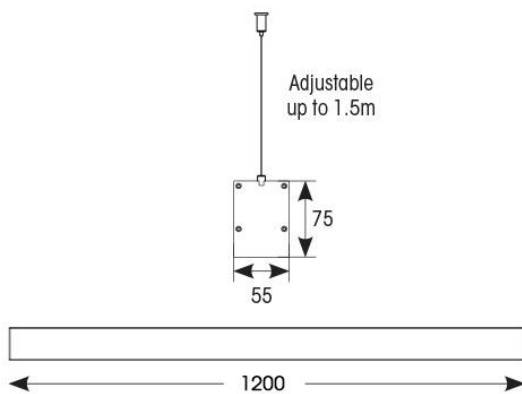

ACCESSORIES

AVAS/P3/1/B	Vasco Three Circuit Track Adaptor Black
AVAS/WM/1	Vasco Wall Mounting Kit
AVASLED/90/B	Vasco CCT 90° Corner Connector Black
AVASLED/B/SK	Vasco CCT Suspension Kit Black
AVASLED/LC	Vasco CCT Continuous Linking Connector