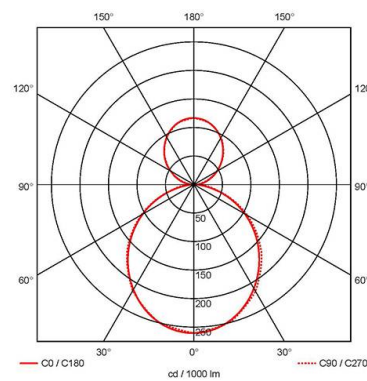

ACCESSORIES

AVAS/P3/1/B	Vasco Three Circuit Track Adaptor Black
AVAS/WM/1	Vasco Wall Mounting Kit
AVASLED/90/B	Vasco CCT 90° Corner Connector Black
AVASLED/B/SK	Vasco CCT Suspension Kit Black
AVASLED/LC	Vasco CCT Continuous Linking Connector