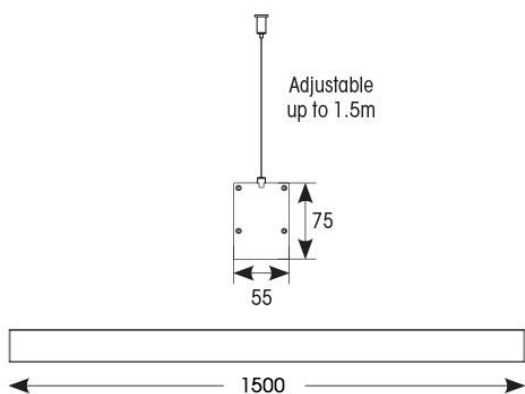

Vasco

Vasco CCT Bi-directional Suspended Linear 1500mm DALI Aluminium

Code: AVASLED5/DD3

ACCESSORIES

AVAS/P3/1/B	Vasco Three Circuit Track Adaptor Black
AVAS/P3/1/W	Vasco Three Circuit Track Adaptor White
AVAS/WM/1	Vasco Wall Mounting Kit
AVASLED/90	Vasco CCT 90° Corner Connector Aluminium
AVASLED/LC	Vasco CCT Continuous Linking Connector
AVASLED/SK	Vasco CCT Suspension Kit Aluminium