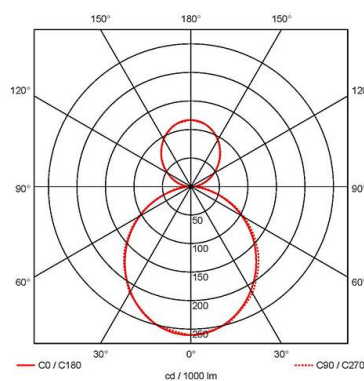

Vasco

Vasco CCT Bi-directional Suspended Linear 1500mm DALI Aluminium

Code: AVASLED5/DD3

ACCESSORIES

AVAS/P3/1/B	Vasco Three Circuit Track Adaptor Black
AVAS/P3/1/W	Vasco Three Circuit Track Adaptor White
AVAS/WM/1	Vasco Wall Mounting Kit
AVASLED/90	Vasco CCT 90° Corner Connector Aluminium
AVASLED/LC	Vasco CCT Continuous Linking Connector
AVASLED/SK	Vasco CCT Suspension Kit Aluminium