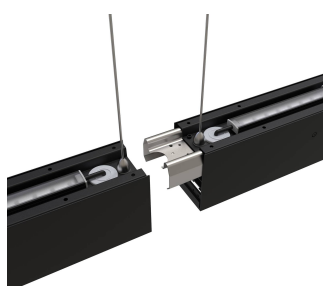

# Vasco

Vasco CCT Bi-directional Suspended Linear 1500mm DALI Aluminium

**Code:** AVASLED5/DD3

## PRODUCT FEATURES

- Aluminium bi-directional suspended or surface linear suitable for education, commercial and retail applications
- Supplied bi-directional light output as standard with 30% upward light and 70% downward light ratio (directional only option can be selected if required)
- Selectable CCT between 3000K, 4000K and 6000K output
- Adjustable suspension points c/w suspension kit
- Aluminium extruded construction with integral driver
- Opal diffuser provides optimal light uniformity
- Pre-wired with 1.5 metre cable
- 1-10V dimmable as standard