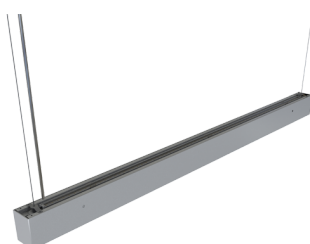

Category	Commercial Linear
Application	Commercial, Education
Specification	Architectural

Vasco

Vasco CCT Bi-directional Suspended Linear 1500mm OCTO Smart Control Emergency Aluminium

Code: AVASLED5/OCTO/M3

PRODUCT FEATURES

- Aluminium bi-directional suspended or surface linear suitable for education, commercial and retail applications
- Supplied bi-directional light output as standard with 30% upward light and 70% downward light ratio (directional only option can be selected if required)
- Selectable CCT between 3000K, 4000K and 6000K output
- Adjustable suspension points c/w suspension kit
- Aluminium extruded construction with integral driver
- Opal diffuser provides optimal light uniformity
- Pre-wired with 1.5 metre cable
- 1-10V dimmable as standard

GENERAL INFORMATION

Wattage	60W
Lumens Delivered	6300lm (4000K)
Lm/W	105lm/W (4000K)
Beam Angle	110
CRI	80
CCT	3000/4000/6500K
Input	220-240V
Operating Temp	0°C - 45°C
SDCM	6
UGR	23
Product Weight without Packaging	2.91 kg