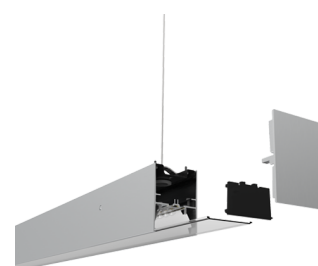

Category	Commercial Linear
Application	Commercial, Education
Specification	Architectural

Vasco

Vasco CCT Bi-directional Suspended Linear 1500mm OCTO Smart Control Emergency Aluminium

Code: AVASLED5/OCTO/M3

PRODUCT FEATURES

- Aluminium bi-directional suspended or surface linear suitable for education, commercial and retail applications
- Supplied bi-directional light output as standard with 30% upward light and 70% downward light ratio (directional only option can be selected if required)
- Selectable CCT between 3000K, 4000K and 6000K output
- Adjustable suspension points c/w suspension kit
- Aluminium extruded construction with integral driver
- Opal diffuser provides optimal light uniformity
- Pre-wired with 1.5 metre cable
- 1-10V dimmable as standard

GENERAL INFORMATION

Wattage	60W
Lumens Delivered	6300lm (4000K)
Lm/W	105lm/W (4000K)
Beam Angle	110
CRI	80
CCT	3000/4000/6500K
Input	220-240V
Operating Temp	0°C - 45°C
SDCM	6
UGR	23
Product Weight without Packaging	2.91 kg