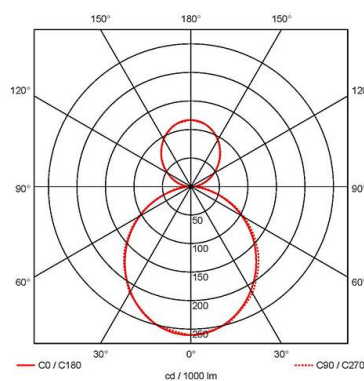

ACCESSORIES

AVAS/P3/1/B	Vasco Three Circuit Track Adaptor Black
AVAS/P3/1/W	Vasco Three Circuit Track Adaptor White
AVAS/WM/1	Vasco Wall Mounting Kit
AVASLED/90	Vasco CCT 90° Corner Connector Aluminium
AVASLED/LC	Vasco CCT Continuous Linking Connector
AVASLED/SK	Vasco CCT Suspension Kit Aluminium