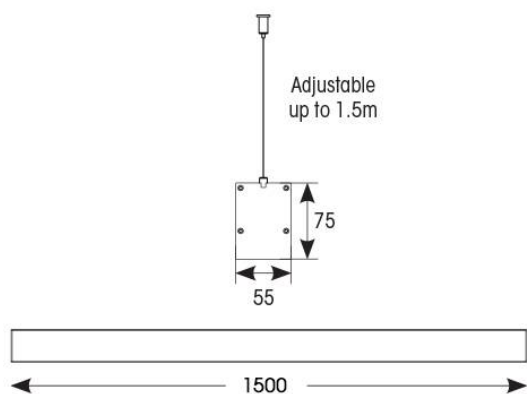

GENERAL INFORMATION

Wattage	60W
Lumens Delivered	6300lm (4000K)
Lm/W	105lm/W (4000K)
Beam Angle	110
CRI	80
CCT	3000/4000/6500K
Input	220-240V
Operating Temp	0°C - 45°C
SDCM	6
UGR	23
Product Weight without Packaging	2.91 kg

TECHNICAL INFORMATION

Light Source	LED
Colour / Finish	Aluminium
IP Rating	IP20
Class Protection	1
Internal / External	Internal
Surface / Recessed / Suspended	Ceiling, Suspended, Wall
Lumen Depreciation	L80 70,000h
Warranty (Years)	5
CE Mark	Yes
Height	75 mm
Accessories	AVASLED/LC, AVASLED/90, AVASLED/90/B
Emergency Output Duration	3 Hr

Category	Commercial Linear
Application	Commercial, Education
Specification	Architectural

Vasco

Vasco CCT Bi-directional Suspended Linear 1500mm OCTO Smart Control Emergency Aluminium

Code: AVASLED5/OCTO/M3