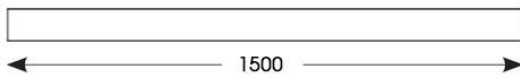

Category	Commercial Linear
Application	Commercial, Education
Specification	Architectural

Vasco

Vasco CCT Bi-directional Suspended Linear 1500mm Switch Dim Black
Code: AVASLED5/B/DD1

PRODUCT FEATURES

- Aluminium bi-directional suspended or surface linear suitable for education, commercial and retail applications
- Supplied bi-directional light output as standard with 30% upward light and 70% downward light ratio (directional only option can be selected if required)
- Selectable CCT between 3000K,4000K and 6000K output
- Adjustable suspension points c/w suspension kit
- Aluminium extruded construction with integral driver
- Opal diffuser provides optimal light uniformity
- Pre-wired with 1.5 metre cable
- 1-10V dimmable as standard

TECHNICAL INFORMATION

Light Source	LED
Colour / Finish	Black
IP Rating	IP20
Class Protection	1
Internal / External	Internal
Surface / Recessed / Suspended	Ceiling, Suspended, Wall
Lumen Depreciation	L80 70,000h
Warranty (Years)	5
CE Mark	Yes
Height	75 mm
Accessories	AVASLED/LC, AVASLED/90, AVASLED/90/B

Category	Commercial Linear
Application	Commercial, Education
Specification	Architectural

Vasco

Vasco CCT Bi-directional Suspended Linear 1500mm Switch Dim Black

Code: AVASLED5/B/DD1

ACCESSORIES

AVAS/P3/1/B	Vasco Three Circuit Track Adaptor Black
AVAS/WM/1	Vasco Wall Mounting Kit
AVASLED/90/B	Vasco CCT 90° Corner Connector Black
AVASLED/B/SK	Vasco CCT Suspension Kit Black
AVASLED/LC	Vasco CCT Continuous Linking Connector