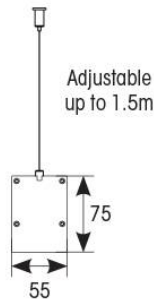

Category	Commercial Linear
Application	Commercial, Education
Specification	Architectural

Vasco

Vasco CCT Bi-directional Suspended Linear 1500mm Switch Dim Black
Code: AVASLED5/B/DD1

PRODUCT FEATURES

- Aluminium bi-directional suspended or surface linear suitable for education, commercial and retail applications
- Supplied bi-directional light output as standard with 30% upward light and 70% downward light ratio (directional only option can be selected if required)
- Selectable CCT between 3000K,4000K and 6000K output
- Adjustable suspension points c/w suspension kit
- Aluminium extruded construction with integral driver
- Opal diffuser provides optimal light uniformity
- Pre-wired with 1.5 metre cable
- 1-10V dimmable as standard

GENERAL INFORMATION

Wattage	60W
Lumens Delivered	6300lm (4000K)
Lm/W	105lm/W (4000K)
Beam Angle	110
CRI	80
CCT	3000/4000/6500K
Input	220-240V
Operating Temp	-20°C - 45°C
SDCM	6
UGR	23
Product Weight without Packaging	2.91 kg

TECHNICAL INFORMATION

Light Source	LED
Colour / Finish	Black
IP Rating	IP20
Class Protection	1
Internal / External	Internal
Surface / Recessed / Suspended	Ceiling, Suspended, Wall
Lumen Depreciation	L80 70,000h
Warranty (Years)	5
CE Mark	Yes
Height	75 mm
Accessories	AVASLED/LC, AVASLED/90, AVASLED/90/B

Category	Commercial Linear
Application	Commercial, Education
Specification	Architectural

Vasco

Vasco CCT Bi-directional Suspended Linear 1500mm Switch Dim Black

Code: AVASLED5/B/DD1

ACCESSORIES

AVAS/P3/1/B	Vasco Three Circuit Track Adaptor Black
AVAS/WM/1	Vasco Wall Mounting Kit
AVASLED/90/B	Vasco CCT 90° Corner Connector Black
AVASLED/B/SK	Vasco CCT Suspension Kit Black
AVASLED/LC	Vasco CCT Continuous Linking Connector