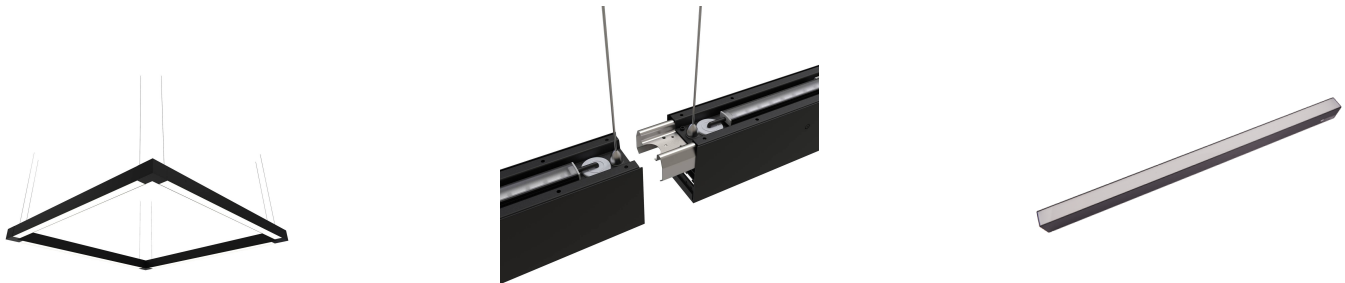

Category	Commercial Linear
Application	Commercial, Education
Specification	Architectural

Vasco

Vasco CCT Bi-directional Suspended Linear 1500mm Switch Dim Black
Code: AVASLED5/B/DD1

PRODUCT FEATURES

- Aluminium bi-directional suspended or surface linear suitable for education, commercial and retail applications
- Supplied bi-directional light output as standard with 30% upward light and 70% downward light ratio (directional only option can be selected if required)
- Selectable CCT between 3000K,4000K and 6000K output
- Adjustable suspension points c/w suspension kit
- Aluminium extruded construction with integral driver
- Opal diffuser provides optimal light uniformity
- Pre-wired with 1.5 metre cable
- 1-10V dimmable as standard

GENERAL INFORMATION

Wattage	60W
Lumens Delivered	6300lm (4000K)
Lm/W	105lm/W (4000K)
Beam Angle	110
CRI	80
CCT	3000/4000/6500K
Input	220-240V
Operating Temp	-20°C - 45°C
SDCM	6
UGR	23
Product Weight without Packaging	2.91 kg

TECHNICAL INFORMATION

Light Source	LED
Colour / Finish	Black
IP Rating	IP20
Class Protection	1
Internal / External	Internal
Surface / Recessed / Suspended	Ceiling, Suspended, Wall
Lumen Depreciation	L80 70,000h
Warranty (Years)	5
CE Mark	Yes
Height	75 mm
Accessories	AVASLED/LC, AVASLED/90, AVASLED/90/B

Category	Commercial Linear
Application	Commercial, Education
Specification	Architectural

Vasco

Vasco CCT Bi-directional Suspended Linear 1500mm Switch Dim Black

Code: AVASLED5/B/DD1

ACCESSORIES

AVAS/P3/1/B	Vasco Three Circuit Track Adaptor Black
AVAS/WM/1	Vasco Wall Mounting Kit
AVASLED/90/B	Vasco CCT 90° Corner Connector Black
AVASLED/B/SK	Vasco CCT Suspension Kit Black
AVASLED/LC	Vasco CCT Continuous Linking Connector