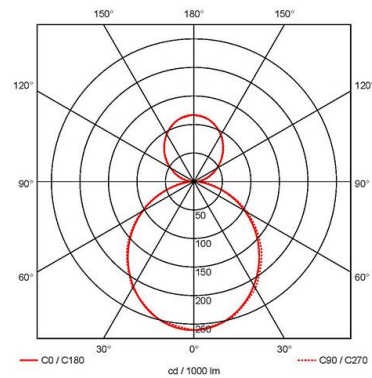

Vasco

Vasco CCT Bi-directional Suspended Linear 1500mm Switch Dim Black

Code: AVASLED5/B/DD1

ACCESSORIES

AVAS/P3/1/B	Vasco Three Circuit Track Adaptor Black
AVAS/WM/1	Vasco Wall Mounting Kit
AVASLED/90/B	Vasco CCT 90° Corner Connector Black
AVASLED/B/SK	Vasco CCT Suspension Kit Black
AVASLED/LC	Vasco CCT Continuous Linking Connector