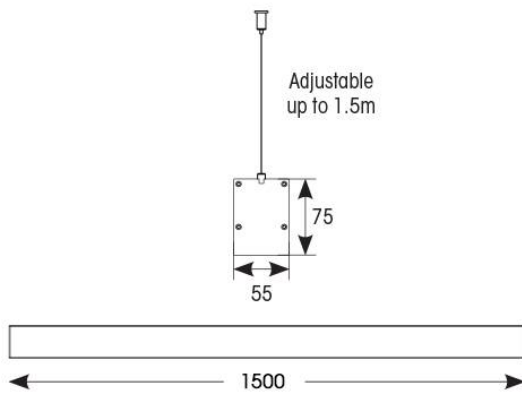

GENERAL INFORMATION

Wattage	60W
Lumens Delivered	6300lm (4000K)
Lm/W	105lm/W (4000K)
Beam Angle	110
CRI	80
CCT	3000/4000/6500K
Input	220-240V
Operating Temp	0°C - 45°C
SDCM	6
UGR	23
Product Weight without Packaging	3.53 kg

TECHNICAL INFORMATION

Light Source	LED
Colour / Finish	Black
IP Rating	IP20
Class Protection	1
Internal / External	Internal
Surface / Recessed / Suspended	Ceiling, Suspended, Wall
Lumen Depreciation	L80 70,000h
Warranty (Years)	5
CE Mark	Yes
Height	75 mm
Accessories	AVASLED/LC, AVASLED/90, AVASLED/90/B
Emergency Output Duration	3 Hr

Category	Commercial Linear
Application	Commercial, Education
Specification	Architectural

Vasco

Vasco CCT Bi-directional Suspended Linear 1500mm OCTO Smart Control Emergency Black

Code: AVASLED5/B/OCTO/M3