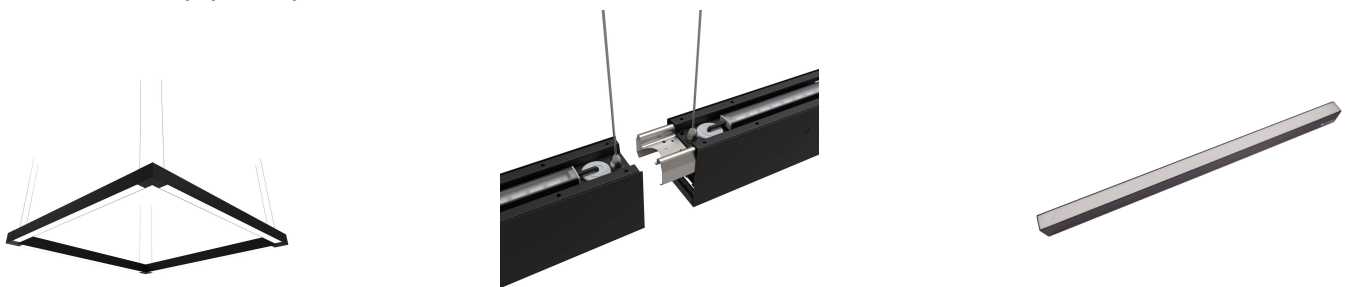

Category	Commercial Linear
Application	Commercial, Education
Specification	Architectural

Vasco

Vasco CCT Bi-directional Suspended Linear 1500mm OCTO Smart Control Emergency Black

Code: AVASLED5/B/OCTO/M3

PRODUCT FEATURES

- Aluminium bi-directional suspended or surface linear suitable for education, commercial and retail applications
- Supplied bi-directional light output as standard with 30% upward light and 70% downward light ratio (directional only option can be selected if required)
- Selectable CCT between 3000K, 4000K and 6000K output
- Adjustable suspension points c/w suspension kit
- Aluminium extruded construction with integral driver
- Opal diffuser provides optimal light uniformity
- Pre-wired with 1.5 metre cable
- 1-10V dimmable as standard

GENERAL INFORMATION

Wattage	60W
Lumens Delivered	6300lm (4000K)
Lm/W	105lm/W (4000K)
Beam Angle	110
CRI	80
CCT	3000/4000/6500K
Input	220-240V
Operating Temp	0°C - 45°C
SDCM	6
UGR	23
Product Weight without Packaging	3.53 kg