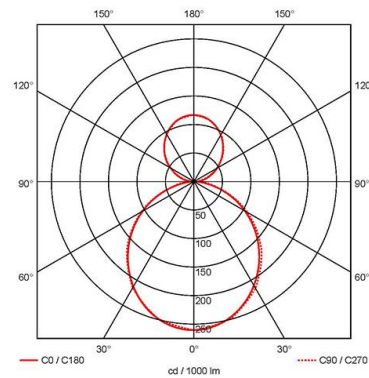

ACCESSORIES

AVAS/P3/1/B	Vasco Three Circuit Track Adaptor Black
AVAS/WM/1	Vasco Wall Mounting Kit
AVASLED/90/B	Vasco CCT 90° Corner Connector Black
AVASLED/B/SK	Vasco CCT Suspension Kit Black
AVASLED/LC	Vasco CCT Continuous Linking Connector