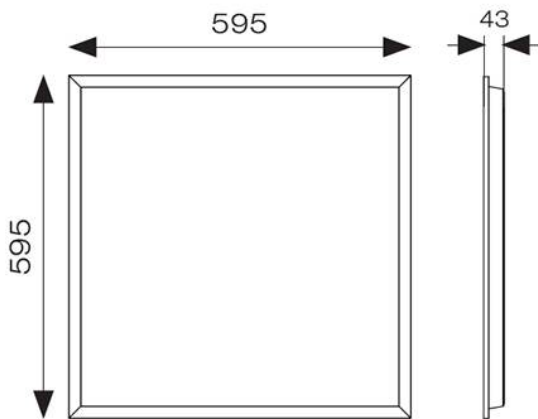

Pace Plus

Pace Plus 600x600 Multi Wattage OCTO Cool White
Code: APACP/60/CW/OCTO

ACCESSORIES

APOD/1/3NM/DA	Panel Pod PRO DALI
APACLED/SK	Pace Backlit Suspension Kit
APRK/60	600x600 Plasterboard Recessed Kit
AARX60K/1	ARX 600x600 Anti-Ligature Kit
ASRF/60/1	600x600 Skylight Recessed Frame
ADDIM/30/MC	Multi-current Dimmable Driver 30W
AIRMLLED/POD/3NM/ST	Panel Pod Self-Test Emergency
AIRMLLED/POD/MWS	Panel Pod Sensor