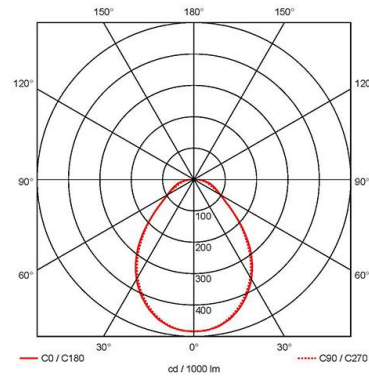

Pace Plus

Pace Plus 600x600 Multi Wattage OCTO Cool White
Code: APACP/60/CW/OCTO

ACCESSORIES

APOD/1/3NM/DA	Panel Pod PRO DALI
APACLED/SK	Pace Backlit Suspension Kit
APRK/60	600x600 Plasterboard Recessed Kit
AARX60K/1	ARX 600x600 Anti-Ligature Kit
ASRF/60/1	600x600 Skylight Recessed Frame
ADDIM/30/MC	Multi-current Dimmable Driver 30W
AIRMLLED/POD/3NM/ST	Panel Pod Self-Test Emergency
AIRMLLED/POD/MWS	Panel Pod Sensor