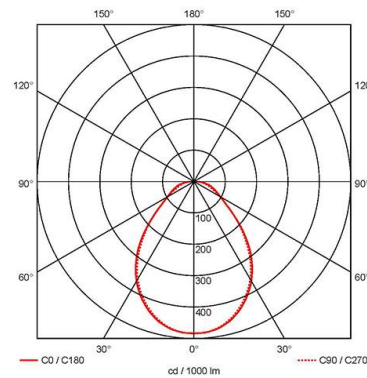

Pace Plus

Pace Plus 600x600 Multi Wattage OCTO DALI-Emergency Cool White
Code: APACP/60/CW/OCTO/DM3

ACCESSORIES

APOD/1/3NM/DA	Panel Pod PRO DALI
APACLED/SK	Pace Backlit Suspension Kit
APRK/60	600x600 Plasterboard Recessed Kit
AARX60K/1	ARX 600x600 Anti-Ligature Kit
ASRF/60/1	600x600 Skylight Recessed Frame
ADDIM/30/MC	Multi-current Dimmable Driver 30W
AIRMLD/POD/3NM/ST	Panel Pod Self-Test Emergency
AIRMLD/POD/MWS	Panel Pod Sensor