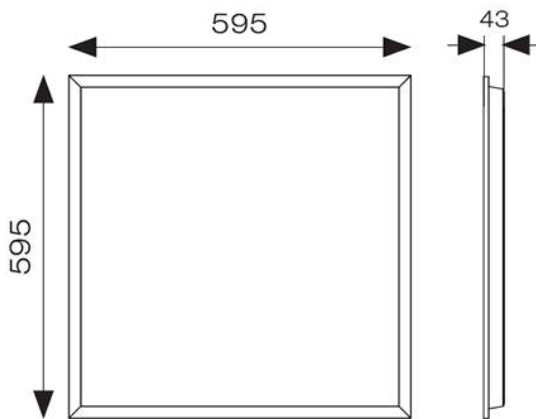

Pace Plus

Pace Plus 600x600 Multi Wattage OCTO DALI-Emergency Cool White
Code: APACP/60/CW/OCTO/DM3

ACCESSORIES

APOD/1/3NM/DA	Panel Pod PRO DALI
APACLED/SK	Pace Backlit Suspension Kit
APRK/60	600x600 Plasterboard Recessed Kit
AARX60K/1	ARX 600x600 Anti-Ligature Kit
ASRF/60/1	600x600 Skylight Recessed Frame
ADDIM/30/MC	Multi-current Dimmable Driver 30W
AIRMLD/POD/3NM/ST	Panel Pod Self-Test Emergency
AIRMLD/POD/MWS	Panel Pod Sensor