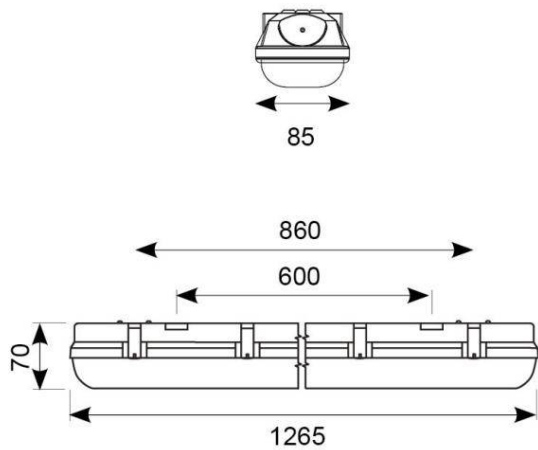

ACCESSORIES

ATORPLED/SSKIT/SINGLE	Tornado PRO 316L Stainless Steel Kit Single
ATORPLED/SSKIT/TWIN	Tornado PRO 316L Stainless Steel Kit Twin