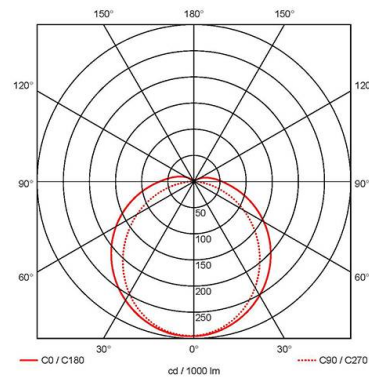

ACCESSORIES

ATORPLED/SSKIT/SINGLE	Tornado PRO 316L Stainless Steel Kit Single
ATORPLED/SSKIT/TWIN	Tornado PRO 316L Stainless Steel Kit Twin