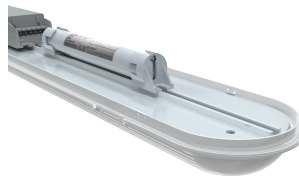

# Tornado PRO

Tornado PRO 1200mm Switch Dim Microwave Sensor Self-Test Emergency

**Code:** ATORPLED4/DD1/MWS/M3

## PRODUCT FEATURES

- Ultra slim IP65 LED robust non-corrosive batten ideal for industrial applications and ancillary areas
- Unique base design caters for multiple installation methods
- Quick release LED array / gear tray assembly provides the installer the means to faster installation / maintenance
- Self-test emergency option with Li-ion battery technology, reducing charge time and running costs
- High efficiency up to 161 Lm/W
- Installer friendly embedded features aid accurate and fast installation for any application
- Fast latching / permanently located stainless steel side clips ensure a quick and secure connection
- High output 5ft options available