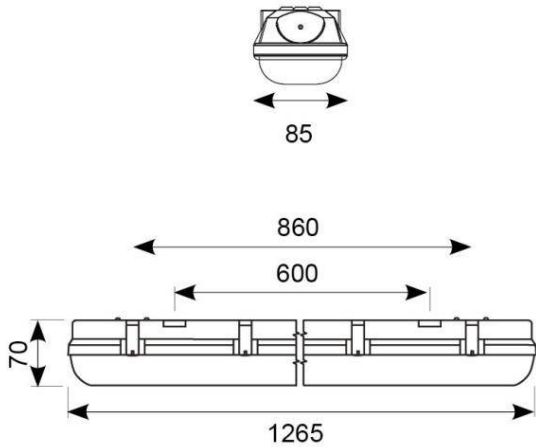

Tornado PRO

Tornado PRO 1200mm Microwave Sensor DALI-Emergency
Code: ATORPLED4/MWS/DM3

ACCESSORIES

ATORPLED/SSKIT/SINGLE	Tornado PRO 316L Stainless Steel Kit Single
ATORPLED/SSKIT/TWIN	Tornado PRO 316L Stainless Steel Kit Twin