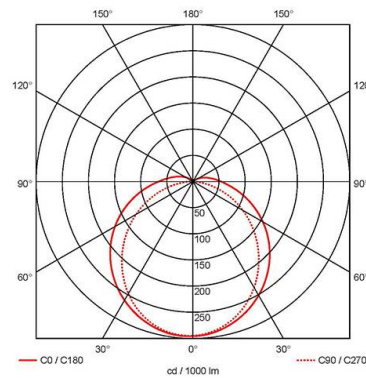

Tornado PRO

Tornado PRO 1200mm Microwave Sensor DALI-Emergency
Code: ATORPLED4/MWS/DM3

ACCESSORIES

ATORPLED/SSKIT/SINGLE	Tornado PRO 316L Stainless Steel Kit Single
ATORPLED/SSKIT/TWIN	Tornado PRO 316L Stainless Steel Kit Twin