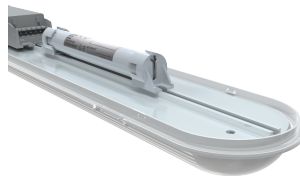

# Tornado PRO

Tornado PRO 1800mm DALI Self-Test Emergency

**Code:** ATORPLED6/DD3/M3

## PRODUCT FEATURES

- Ultra slim IP65 LED robust non-corrosive batten ideal for industrial applications and ancillary areas
- Unique base design caters for multiple installation methods
- Quick release LED array / gear tray assembly provides the installer the means to faster installation / maintenance
- Self-test emergency option with Li-ion battery technology, reducing charge time and running costs
- High efficiency up to 161 Lm/W
- Installer friendly embedded features aid accurate and fast installation for any application
- Fast latching / permanently located stainless steel side clips ensure a quick and secure connection
- High output 5ft options available