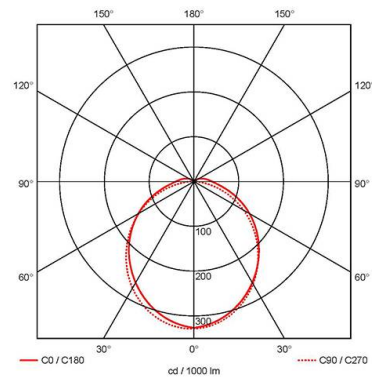

Tornado PRO

Tornado PRO 1800mm DALI Self-Test Emergency
Code: ATORPLED6/DD3/M3

ACCESSORIES

ATORPLED/SSKIT/SINGLE	Tornado PRO 316L Stainless Steel Kit Single
ATORPLED/SSKIT/TWIN	Tornado PRO 316L Stainless Steel Kit Twin