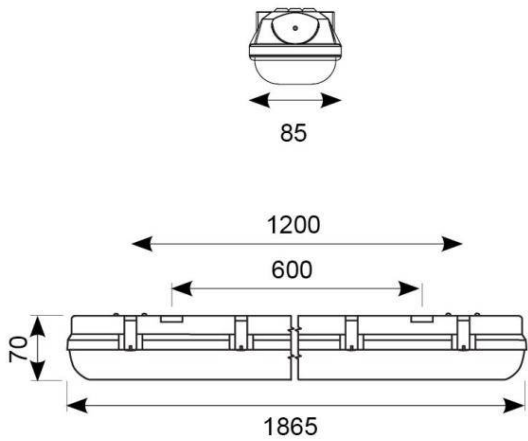

Tornado PRO

Tornado PRO 1800mm DALI Self-Test Emergency
Code: ATORPLED6/DD3/M3

ACCESSORIES

ATORPLED/SSKIT/SINGLE	Tornado PRO 316L Stainless Steel Kit Single
ATORPLED/SSKIT/TWIN	Tornado PRO 316L Stainless Steel Kit Twin