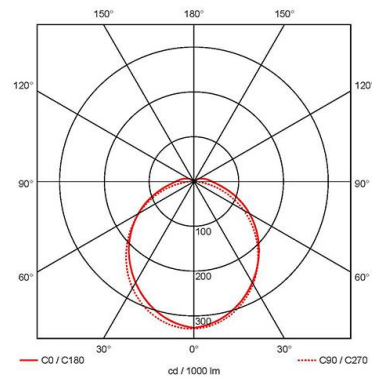

Tornado PRO

Tornado PRO 1800mm 1-10V DALI-Emergency

Code: ATORPLED6/DD4/DM3

ACCESSORIES

ATORPLED/SSKIT/SINGLE	Tornado PRO 316L Stainless Steel Kit Single
ATORPLED/SSKIT/TWIN	Tornado PRO 316L Stainless Steel Kit Twin