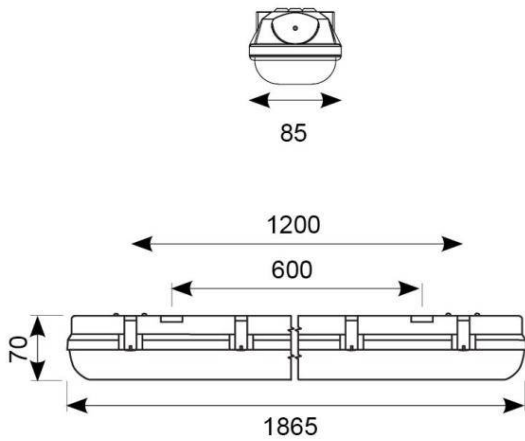

Tornado PRO

Tornado PRO 1800mm 1-10V DALI-Emergency

Code: ATORPLED6/DD4/DM3

ACCESSORIES

ATORPLED/SSKIT/SINGLE	Tornado PRO 316L Stainless Steel Kit Single
ATORPLED/SSKIT/TWIN	Tornado PRO 316L Stainless Steel Kit Twin