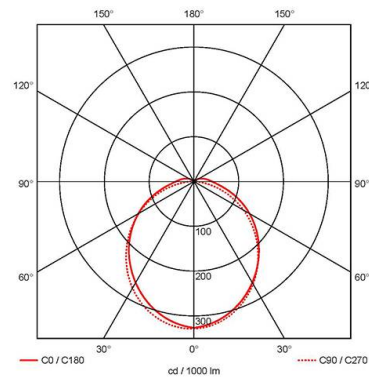

Tornado PRO

Tornado PRO 1800mm OCTO Smart Control

Code: ATORPLED6/OCTO

ACCESSORIES

ATORPLED/SSKIT/SINGLE	Tornado PRO 316L Stainless Steel Kit Single
ATORPLED/SSKIT/TWIN	Tornado PRO 316L Stainless Steel Kit Twin