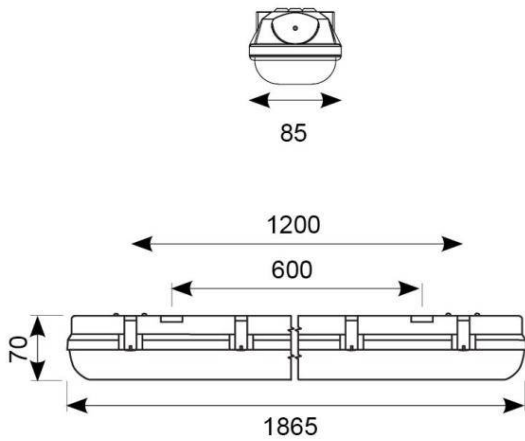

Tornado PRO

Tornado PRO 1800mm OCTO Smart Control

Code: ATORPLED6/OCTO

ACCESSORIES

ATORPLED/SSKIT/SINGLE	Tornado PRO 316L Stainless Steel Kit Single
ATORPLED/SSKIT/TWIN	Tornado PRO 316L Stainless Steel Kit Twin