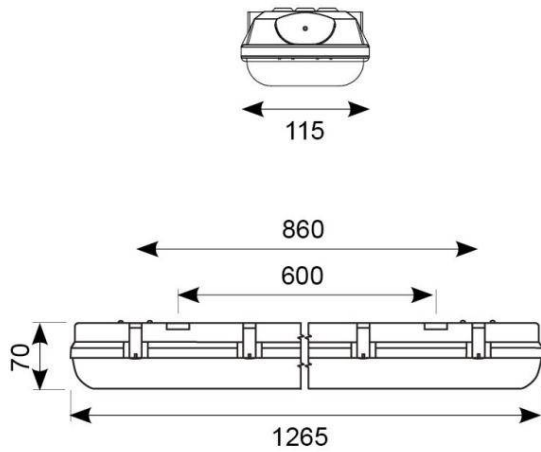

Tornado PRO

Tornado PRO Twin 1200mm OCTO Smart Control

Code: ATORPLED2X4/OCTO

ACCESSORIES

ATORPLED/SSKIT/SINGLE	Tornado PRO 316L Stainless Steel Kit Single
ATORPLED/SSKIT/TWIN	Tornado PRO 316L Stainless Steel Kit Twin