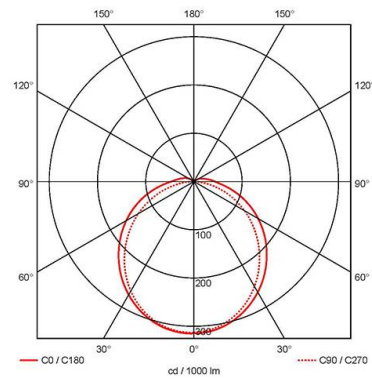

Tornado PRO

Tornado PRO Twin 1200mm OCTO Smart Control

Code: ATORPLED2X4/OCTO

ACCESSORIES

ATORPLED/SSKIT/SINGLE	Tornado PRO 316L Stainless Steel Kit Single
ATORPLED/SSKIT/TWIN	Tornado PRO 316L Stainless Steel Kit Twin