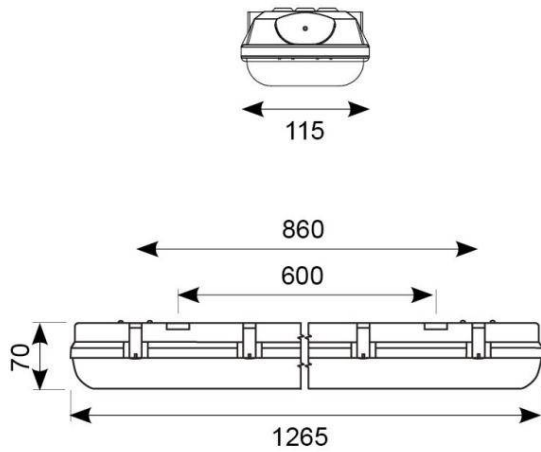

Tornado PRO

Tornado PRO Twin 1200mm OCTO Smart Control Self-Test Emergency

Code: ATORPLED2X4/OCTO/M3

ACCESSORIES

ATORPLED/SSKIT/SINGLE	Tornado PRO 316L Stainless Steel Kit Single
ATORPLED/SSKIT/TWIN	Tornado PRO 316L Stainless Steel Kit Twin