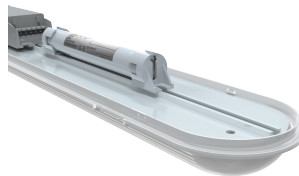

# Tornado PRO

Tornado PRO Twin 1200mm OCTO Smart Control Self-Test Emergency  
**Code:** ATORPLED2X4/OCTO/M3

## PRODUCT FEATURES

- Ultra slim IP65 LED robust non-corrosive batten ideal for industrial applications and ancillary areas
- Unique base design caters for multiple installation methods
- Quick release LED array / gear tray assembly provides the installer the means to faster installation / maintenance
- Self-test emergency option with Li-ion battery technology, reducing charge time and running costs
- High efficiency up to 161 Lm/W
- Installer friendly embedded features aid accurate and fast installation for any application
- Fast latching / permanently located stainless steel side clips ensure a quick and secure connection
- High output 5ft options available