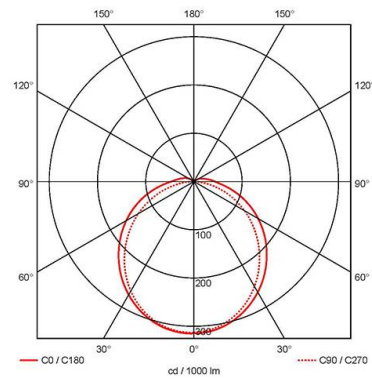

Tornado PRO

Tornado PRO Twin 1200mm OCTO Smart Control Self-Test Emergency

Code: ATORPLED2X4/OCTO/M3

ACCESSORIES

ATORPLED/SSKIT/SINGLE	Tornado PRO 316L Stainless Steel Kit Single
ATORPLED/SSKIT/TWIN	Tornado PRO 316L Stainless Steel Kit Twin