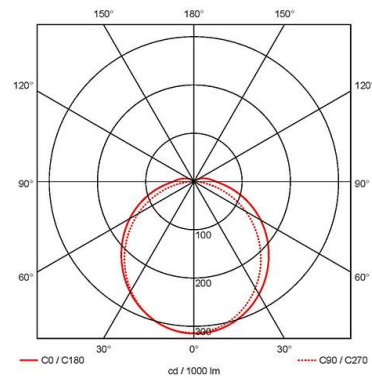

Tornado PRO

Tornado PRO Twin 1500mm 1-10V

Code: ATORPLED2X5/DD4

ACCESSORIES

ATORPLED/SSKIT/SINGLE	Tornado PRO 316L Stainless Steel Kit Single
ATORPLED/SSKIT/TWIN	Tornado PRO 316L Stainless Steel Kit Twin