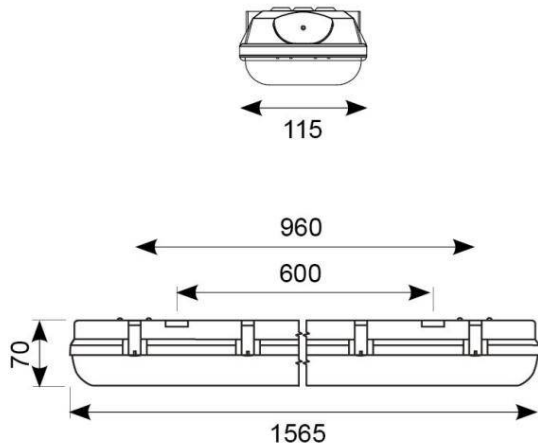

Tornado PRO

Tornado PRO Twin 1500mm 1-10V

Code: ATORPLED2X5/DD4

ACCESSORIES

ATORPLED/SSKIT/SINGLE	Tornado PRO 316L Stainless Steel Kit Single
ATORPLED/SSKIT/TWIN	Tornado PRO 316L Stainless Steel Kit Twin