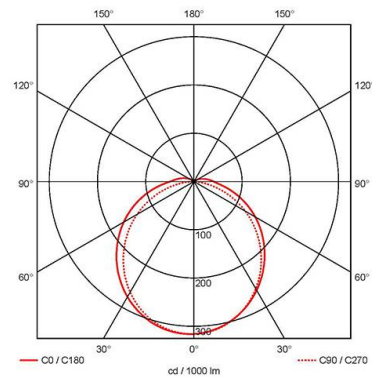

Tornado PRO

Tornado PRO Twin 1800mm Switch Dim Self-Test Emergency

Code: ATORPLED2X6/DD1/M3

ACCESSORIES

ATORPLED/SSKIT/SINGLE	Tornado PRO 316L Stainless Steel Kit Single
ATORPLED/SSKIT/TWIN	Tornado PRO 316L Stainless Steel Kit Twin