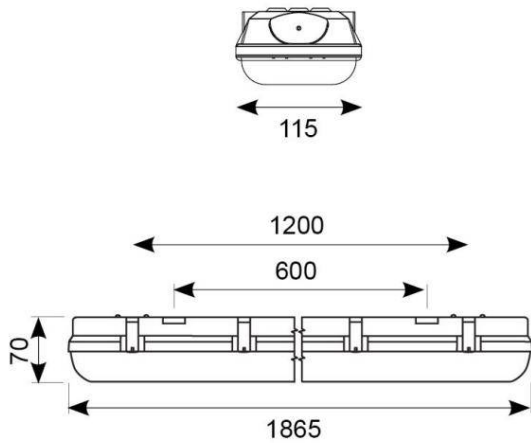

Tornado PRO

Tornado PRO Twin 1800mm Switch Dim Self-Test Emergency

Code: ATORPLED2X6/DD1/M3

ACCESSORIES

ATORPLED/SSKIT/SINGLE	Tornado PRO 316L Stainless Steel Kit Single
ATORPLED/SSKIT/TWIN	Tornado PRO 316L Stainless Steel Kit Twin