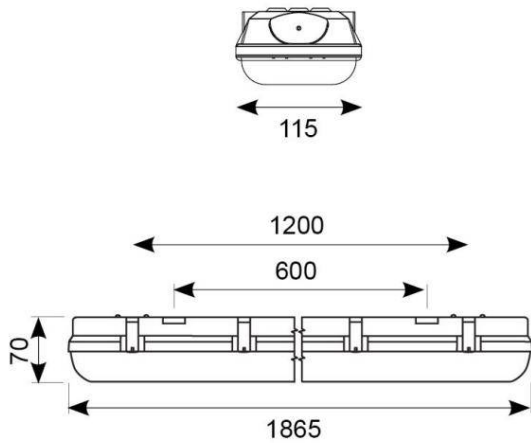

Tornado PRO

Tornado PRO Twin 1800mm Switch Dim Microwave Sensor

Code: ATORPLED2X6/DD1/MWS

ACCESSORIES

ATORPLED/SSKIT/SINGLE	Tornado PRO 316L Stainless Steel Kit Single
ATORPLED/SSKIT/TWIN	Tornado PRO 316L Stainless Steel Kit Twin