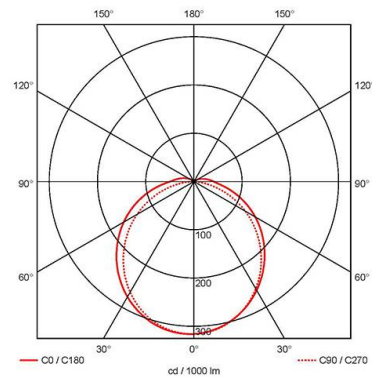

Tornado PRO

Tornado PRO Twin 1800mm Switch Dim Microwave Sensor

Code: ATORPLED2X6/DD1/MWS

ACCESSORIES

ATORPLED/SSKIT/SINGLE	Tornado PRO 316L Stainless Steel Kit Single
ATORPLED/SSKIT/TWIN	Tornado PRO 316L Stainless Steel Kit Twin