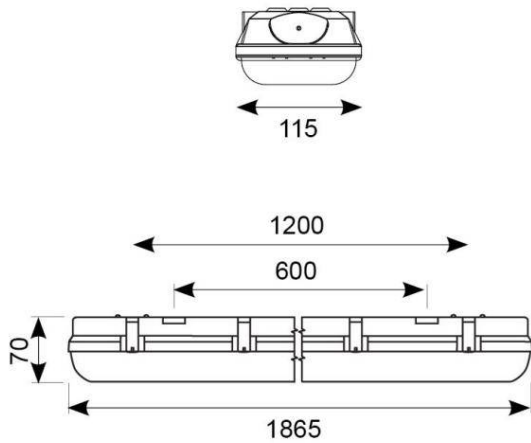

ACCESSORIES

ATORPLED/SSKIT/SINGLE	Tornado PRO 316L Stainless Steel Kit Single
ATORPLED/SSKIT/TWIN	Tornado PRO 316L Stainless Steel Kit Twin