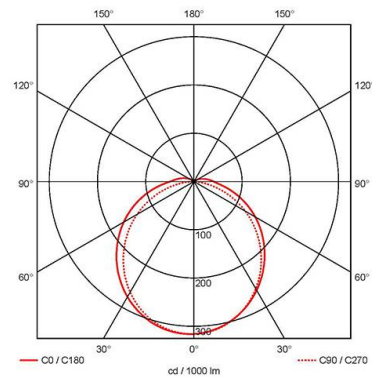

ACCESSORIES

ATORPLED/SSKIT/SINGLE	Tornado PRO 316L Stainless Steel Kit Single
ATORPLED/SSKIT/TWIN	Tornado PRO 316L Stainless Steel Kit Twin