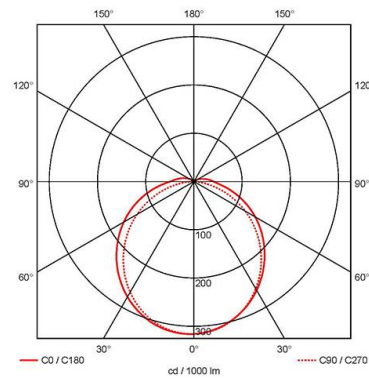

Tornado PRO

Tornado PRO Twin 1800mm OCTO Smart Control DALI-Emergency
Code: ATORPLED2X6/OCTO/DM3

ACCESSORIES

ATORPLED/SSKIT/SINGLE	Tornado PRO 316L Stainless Steel Kit Single
ATORPLED/SSKIT/TWIN	Tornado PRO 316L Stainless Steel Kit Twin