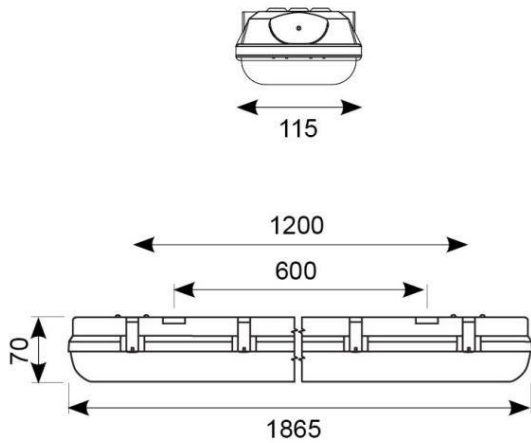

Tornado PRO

Tornado PRO Twin 1800mm OCTO Smart Control DALI-Emergency
Code: ATORPLED2X6/OCTO/DM3

ACCESSORIES

ATORPLED/SSKIT/SINGLE	Tornado PRO 316L Stainless Steel Kit Single
ATORPLED/SSKIT/TWIN	Tornado PRO 316L Stainless Steel Kit Twin