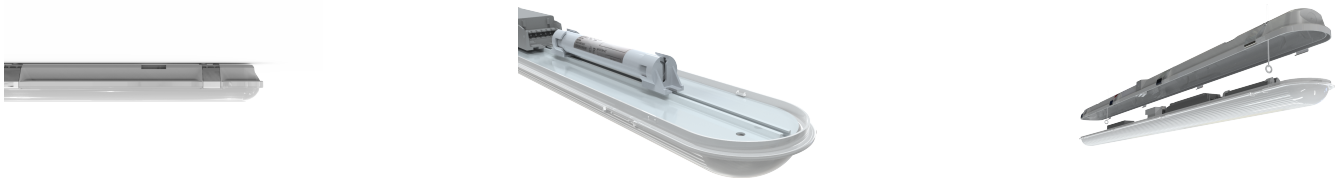

# Tornado PRO

Tornado PRO Twin 1800mm OCTO Smart Control DALI-Emergency  
**Code:** ATORPLED2X6/OCTO/DM3

## PRODUCT FEATURES

- Ultra slim IP65 LED robust non-corrosive batten ideal for industrial applications and ancillary areas
- Unique base design caters for multiple installation methods
- Quick release LED array / gear tray assembly provides the installer the means to faster installation / maintenance
- Self-test emergency option with Li-ion battery technology, reducing charge time and running costs
- High efficiency up to 161 Lm/W
- Installer friendly embedded features aid accurate and fast installation for any application
- Fast latching / permanently located stainless steel side clips ensure a quick and secure connection
- High output 5ft options available

### TECHNICAL INFORMATION

<b>Light Source</b>	LED
<b>Colour / Finish</b>	Grey
<b>IP Rating</b>	IP65
<b>IK Rating</b>	IK07
<b>Class Protection</b>	1
<b>Internal / External</b>	Internal / External
<b>Surface / Recessed / Suspended</b>	Ceiling, Suspended
<b>Lumen Depreciation</b>	L80 54,000h
<b>Warranty (Years)</b>	7
<b>CE Mark</b>	Yes
<b>Height</b>	70 mm
<b>Accessories</b>	ATORPLED/SSKIT/SINGLE, ATORPLED/SSKIT/TWIN
<b>Emergency Output Duration</b>	3 Hr