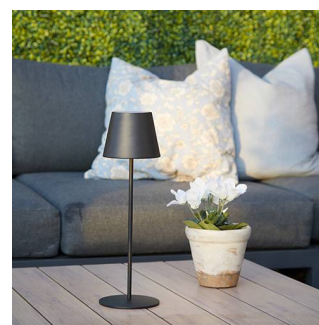

Application Commercial, Garden, Kitchen / Dining, Living

Table Lamp

Table Lamp RGB and Warm White Black

Code: 4L1/9002

PRODUCT FEATURES

- Cordless, lightweight design lets you move from indoor to outdoor with ease. Ideal for outdoor dining, home offices, bedside tables and more
- Touch Dimmable White. Control and adjust the brightness and intensity of the white light*. Set a cosy mood with the low light setting or turn up the brightness when you're working late at your desk (*RGB non dimmable)
- Colour Changing . Customise the colour of your lamp to create the perfect room atmosphere. Choose from 256 colours

Application Commercial, Garden, Kitchen / Dining, Living

Table Lamp

Table Lamp RGB and Warm White Black

Code: 4L1/9002