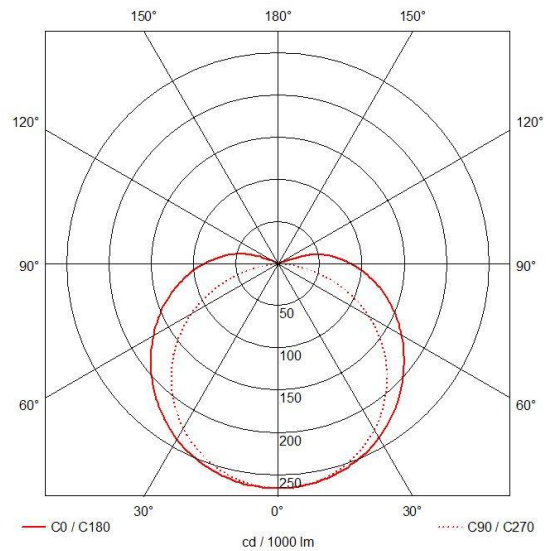

C-Cell COB LED Strip

C-Cell 24V 8W IP67 White 3000K 10m

Code: C/24/03/67/01/30/S02/01

ACCESSORIES

A/EH/67/10/01	End Cap with Hole IP67 10mm
A/EC/67/10/01	End Cap IP67 10mm
A/SI/67/8/01	Silicone for LED Strip IP67
A/RC/01/04/01	Remote Controller for LED Strip Single White 4 Zones
A/KT/01/01/01	Remote Controller and Receiver Kit for LED Strip Single White 1 Zone
A/CO/06/01	Receiver for LED Strip White, Tunable White, RGB and RGB+White
A/DC/67/02/01	DC Cable 2m IP67 2 Core
AD120/24V	120W 24V LED Driver
AD150/24V/IP67	150W 24V IP67 LED Driver
ADDIM150/24V/DD	150W 24V DALI Dimmable Driver