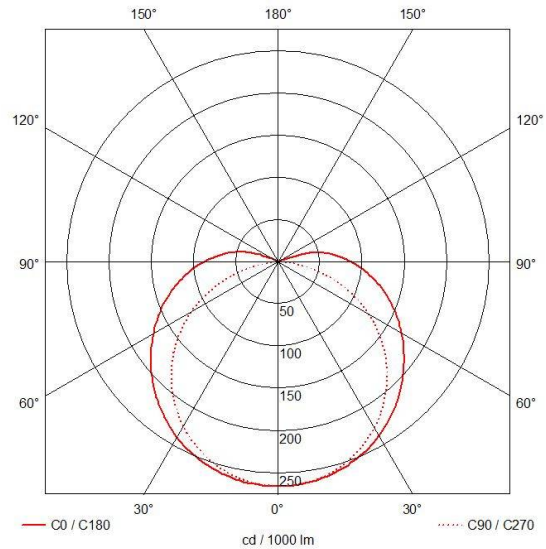

C-Cell COB LED Strip

C-Cell 24V 14W IP67 RGB 50m

Code: C/24/04/67/03/00/S05/01

ACCESSORIES

A/EH/67/12/01	End Cap with Hole IP67 12mm
A/EC/67/12/01	End Cap IP67 12mm
A/SI/67/8/01	Silicone for LED Strip IP67
A/KI/03/01/01	Remote Controller and Receiver Kit for LED Strip RGB 1 Zone
A/RC/04/04/01	Remote Controller for LED Strip RGB/RGB+White 4 Zones
A/CO/06/01	Receiver for LED Strip White, Tunable White, RGB and RGB+White
A/DC/67/04/01	DC Cable 2m IP67 4 Core
AOCTOW/12-24V/RGBTW	OCTO WiZ Connected 12-24V RGBTW Controller
AOCTOW/RC	OCTO WiZ Connected Wifi Remote Control
AOCTO/RGBW/BTC	OCTO Indoor CCT/RGBW Controller 12-24V