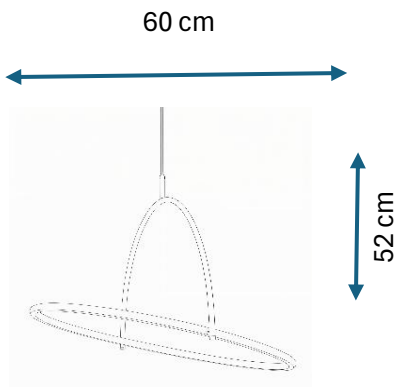

PRODUCT DATASHEET

Tilt Ceiling - 5705639749546

**halo
design**

COPENHAGEN

GENERAL INFORMATION

Product Code	749546
Collection	Halo Design
Product Category	Ceiling
Product family	Tilt
Use	Indoor
Application Environment	Ceiling

DIMENSION & WEIGHT

Width (mm)	600
Height (mm)	520
Depth (mm)	600
Weight gram	1540

MATERIAL & COLOR

Product Color	Black
Main Material(s)	Metal

TECHNICAL INFORMATION

IP Classification	IP20
Dimmable	Yes - 3 Step
Type:	Ceiling -Non-Directional Light
Flicker Metric	00:00
Stroboscopic Effect Metric	00:00
LED module replaceable	No
Socket type	LED