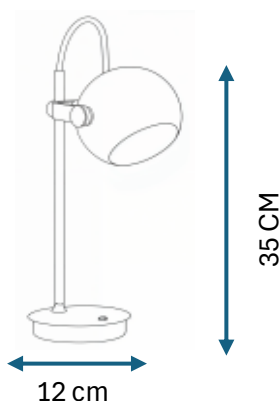

PRODUCT DATASHEET

DC Table portable - 55705639749584

GENERAL INFORMATION

Product Code	749584
Collection	Halo Design
Product Category	DC - Portable
Product family	DC Table
Use	Indoor
Application Environment	Table

DIMENTION & WEIGHT

Width (mm)	120
Height (mm)	350
Depth (mm)	120
Weight gram	1150

MATERIAL & COLOR

Product Color	Dark Green
Main Material(s)	Metal / Wood

TECHNICAL INFORMATION

IP Classification	20
Dimmable	Yes 3-step
Type:	Table
Flicker Metric	00:00
Stroboscopic Effect Metric	00:00
LED module replaceable	No
Socket type	Integreted LED