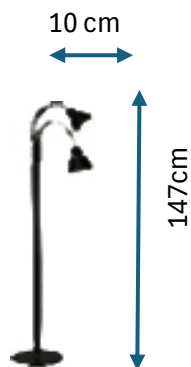

PRODUCT DATASHEET

Space Floor - 5705639749508

GENERAL INFORMATION

Product Code	749508
Collection	Halo Design
Product Category	Space
Product family	Space Floor
Use	Indoor
Application Environment	Floor

DIMENTION & WEIGHT

Width (mm)	100
Height (mm)	1470
Depth (mm)	100
Weight gram	3100

MATERIAL & COLOR

Product Color	Black/Antique
Main Material(s)	Metal/Acrylic

TECHNICAL INFORMATION

IP Classification	20
Dimmable	Yes
Type:	Floor
Flicker Metric	00:00
Stroboscopic Effect Metric	00:00
LED module replaceable	No
Socket type	Integreted LED

ELECTRICAL DATA

Energy Consumption (kWh/1000h)	
Standby Power (kWh/1000h)	
Input voltage	230-240

PHOTOMETRICAL DATA

Luminous Flux	
Colour Temperature (K)	2700
Color Rendering Index (CRI)	>80

CERTIFICATES

Certificates	CE
Energy Efficiency Class	E
EPREL ID	2354715
EPREL URL	

WARRANTY

Warranty (years)	2

<https://eprel.ec.europa.eu/screen/product/lightsources/2354715>