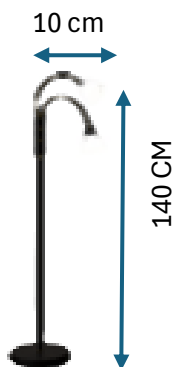

PRODUCT DATASHEET

Lucid Floor - 5705639749447

GENERAL INFORMATION

Product Code	749447
Collection	Halo Design
Product Category	Lucid
Product family	Lucid Floor
Use	Indoor
Application Environment	Floor

DIMENTION & WEIGHT

Width (mm)	100
Height (mm)	1400
Depth (mm)	100
Weight gram	4438

MATERIAL & COLOR

Product Color	Opal/Antique
Main Material(s)	Metal/Glas

TECHNICAL INFORMATION

IP Classification	20
Dimmable	Yes
Type:	Floor
Flicker Metric	00:00
Stroboscopic Effect Metric	00:00
LED module replaceable	No
Socket type	Integreted LED

ELECTRICAL DATA

Energy Consumption (kWh/1000h)	
Standby Power (kWh/1000h)	
Input voltage	230-240

PHOTOMETRICAL DATA

Luminous Flux	
Colour Temperature (K)	2700
Color Rendering Index (CRI)	>80

CERTIFICATES

Certificates	CE
Energy Efficiency Class	F
EPREL ID	2354702
EPREL URL	