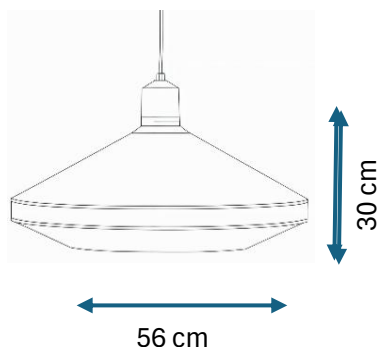

PRODUCT DATASHEET

Paris Ceiling - 5705639744305

**halo
design**

COPENHAGEN

GENERAL INFORMATION

Product Code	744305
Collection	Halo Design
Product Category	Ceiling
Product family	Paris Soft
Use	Indoor
Application Environment	Ceiling

DIMENSION & WEIGHT

Width (mm)	560
Height (mm)	300
Depth (mm)	560
Weight gram	1020

MATERIAL & COLOR

Product Color	Creme
Main Material(s)	Textile

TECHNICAL INFORMATION

IP Classification	IP20
Dimmable	Yes (according to the bulb)
Type:	Ceiling -Non-Directional Light
Flicker Metric	00:00
Stroboscopic Effect Metric	00:00
LED module replaceable	No
Socket type	E27