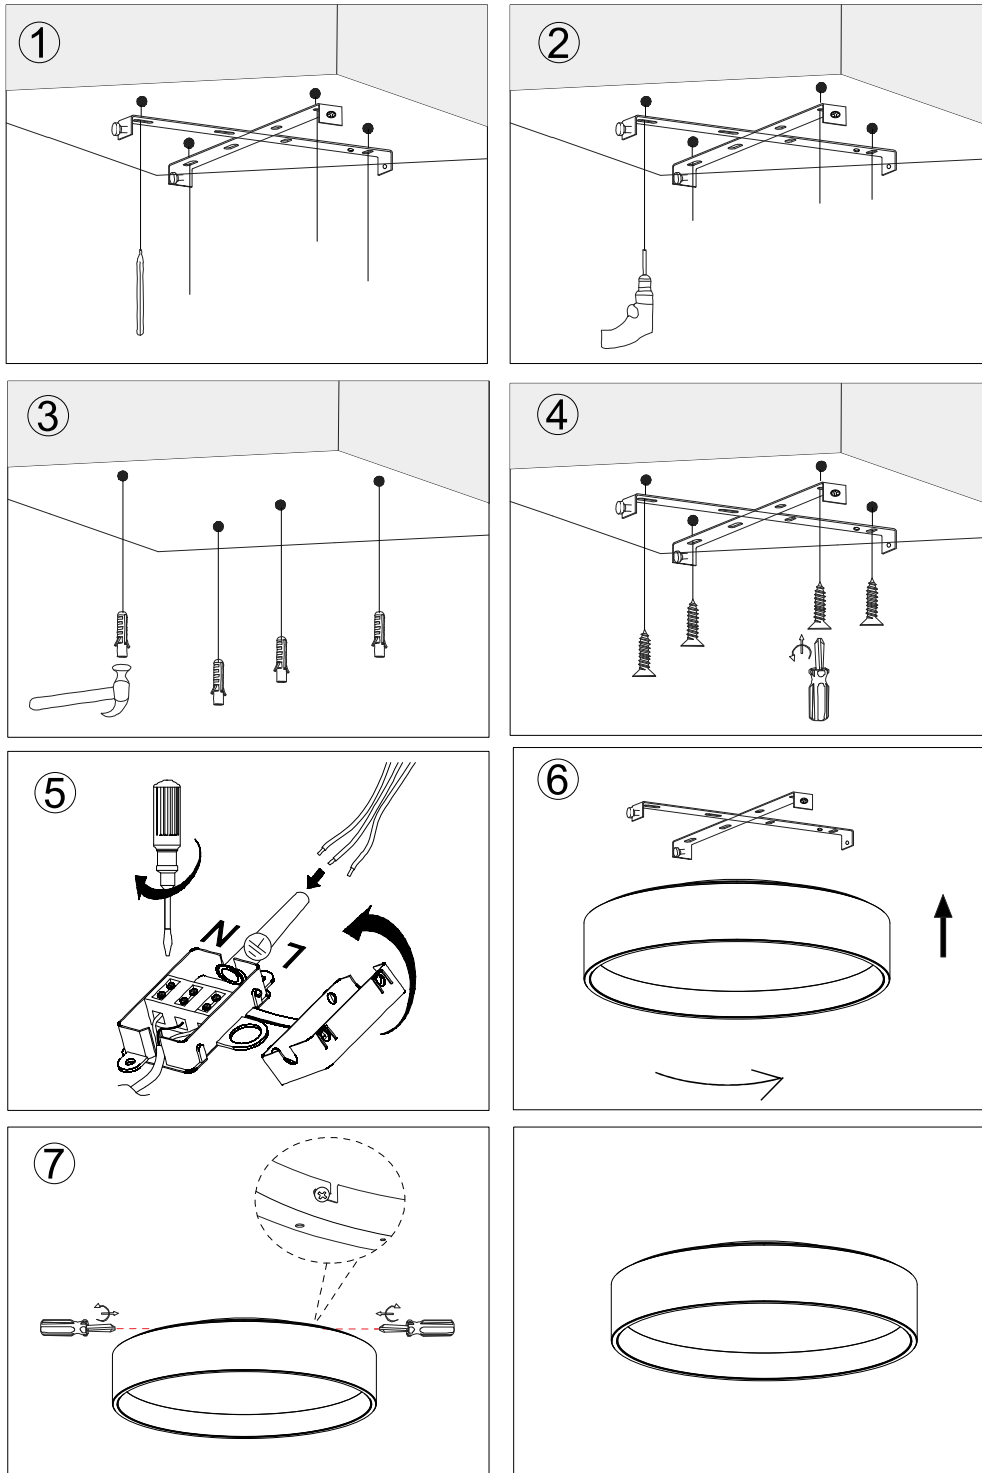

Universal 3 Lite plafond Ø42

TECHNICAL SPECS.

40W(30W+10W)LED/2700K/1354lm
Voltage / frequency: 220-240V~50/60 Hz
IP20