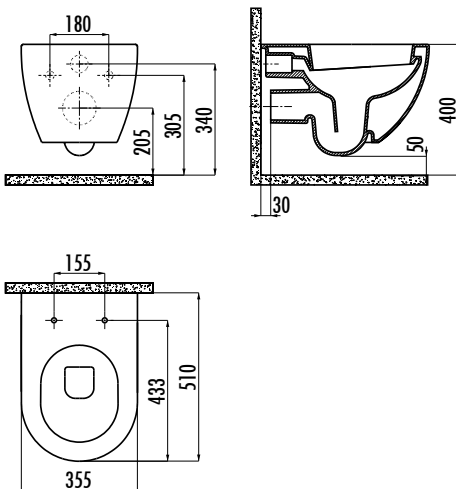

TECHNICAL DRAWING

SPECIFICATIONS

There is only hidden connection for the self cleaning pipe&internal mechanism. Not suitable for side connection.

Creavit keeps its rights of making any change to the products.

Quality
Management
Systems

Customer Satisfaction
Certificate

LGA

Germany Accreditation
Certificate

kiwa

Netherlands
Accreditation Certificate

GOST - R

Russia Accreditation
Certificate

UKRSEPRO

Ukraine Accreditation
Certificate

Israel
Accreditation
Certificate

Nigeria Accreditation
Certificate

European Accreditation
Certificate

Turkish
Accreditation
Certificate