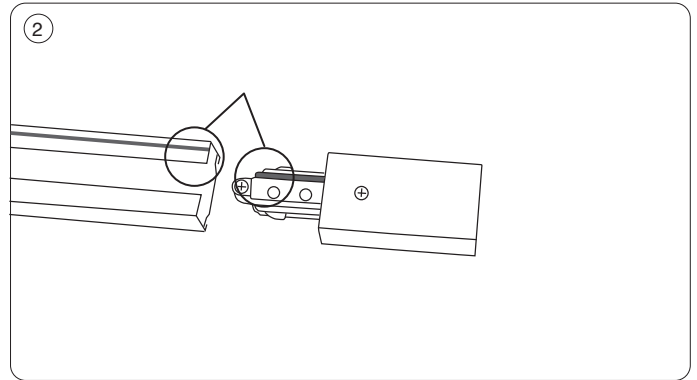

Mita 1F Track system

Monteringsvejledning / Monteringsanvisning / Montasjeanvisning / Installation instructions /
Installationsanleitung / Asennusohje

We refer to our website www.scan-products.com regarding: products, documentation, approvals, dimmer overview, etc.