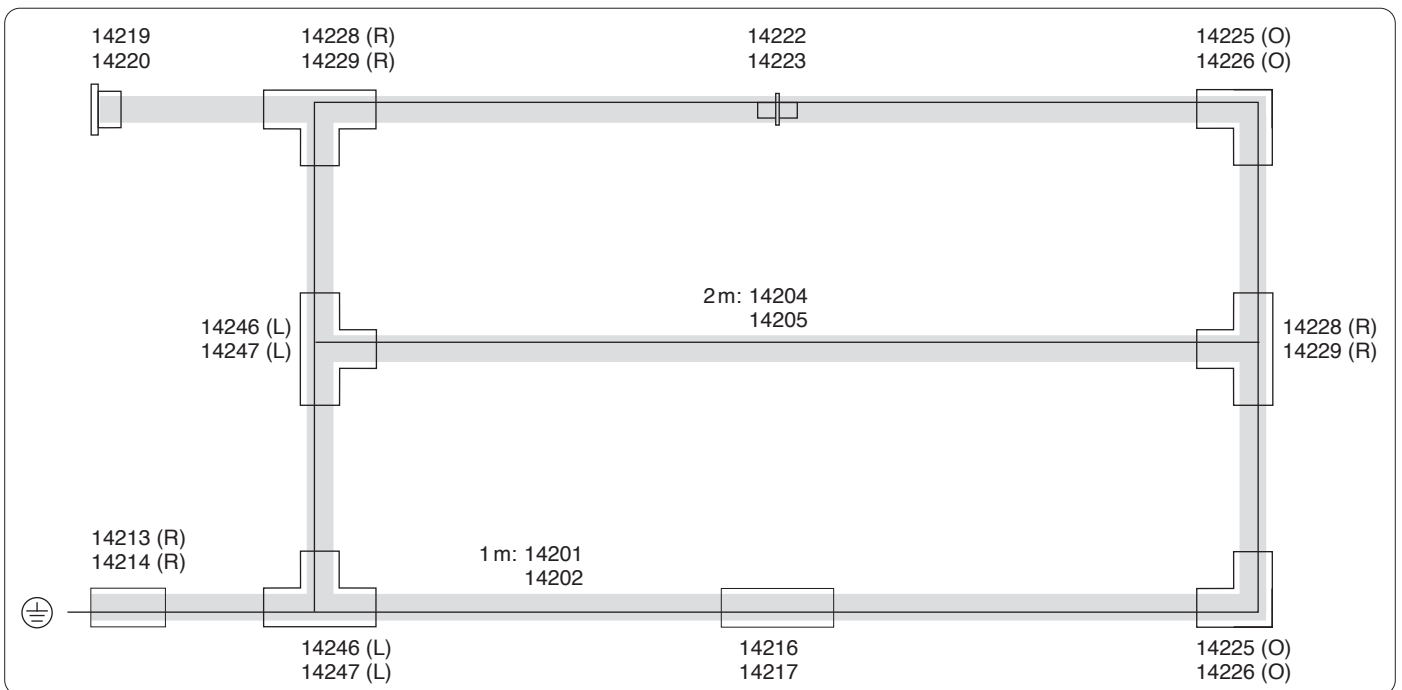

Mita 1F Track system

Monteringsvejledning / Monteringsanvisning / Montasjeanvisning / Installation instructions /
Installationsanleitung / Asennusohje

We refer to our website www.scan-products.com regarding: products, documentation, approvals, dimmer overview, etc.