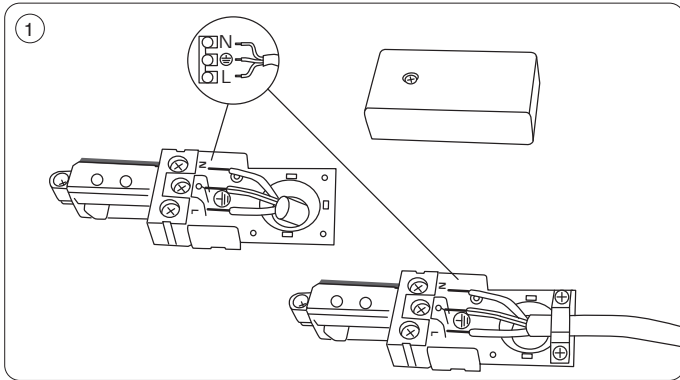

Mita 1F Track system

Monteringsvejledning / Monteringsanvisning / Montasjeanvisning / Installation instructions /
Installationsanleitung / Asennusohje

We refer to our website www.scan-products.com regarding: products, documentation, approvals, dimmer overview, etc.