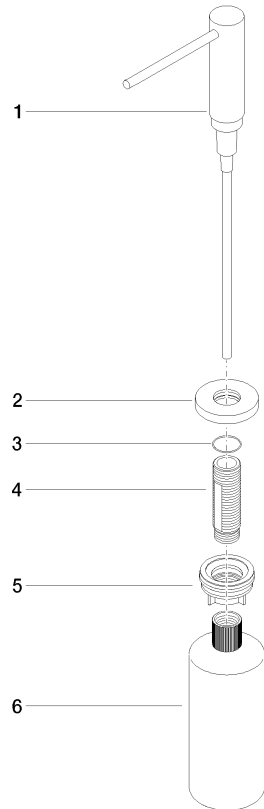

82 444 970 Product version from 10/1/2024

- 124mm projection
- 500 ml bottle
- can be filled from the top
- rotating pump head
- height 124 mm
- rosette Ø 55 mm
- hole diameter 25 mm

Fits ELIO, ENO, MEM, META SQUARE, SYNC, TARA and TARA ULTRA

	Matte Black	82 444 970-33
	Chrome	82 444 970-00
	Brushed Platinum	82 444 970-06
	Platinum	82 444 970-08
	Durabress (23kt Gold)	82 444 970-09
	Dark Chrome	82 444 970-19
	Brushed Durabress (23kt Gold)	82 444 970-28
	Brushed Dark Brass (PVD)	82 444 970-39
	Brushed Bronze (PVD)	82 444 970-42
	Brushed Champagne (22kt Gold)	82 444 970-46
	Champagne (22kt Gold)	82 444 970-47
	Brushed Chrome	82 444 970-93
	Brushed Dark Platinum	82 444 970-99

82 444 970 Product version from 10/1/2024

mm [inches]

82 444 970 Product version from 10/1/2024

Parts for other finishes can be found here: [Chrome](#)

Spare parts list

No.	Item Number	Name	Quantity used	Delivery time
1	90 10 10 538 00-33	dispenser	1.00	30
4	08 10 10 527 90	holder	1.00	2
5	05 23 10 001 00 90	fixing set	1.00	2
2	90 27 97 506 00-33	rosette	1.00	30
3	09 14 10 151 90	seal	1.00	2
6	90 10 10 603 00 90	container	1.00	2