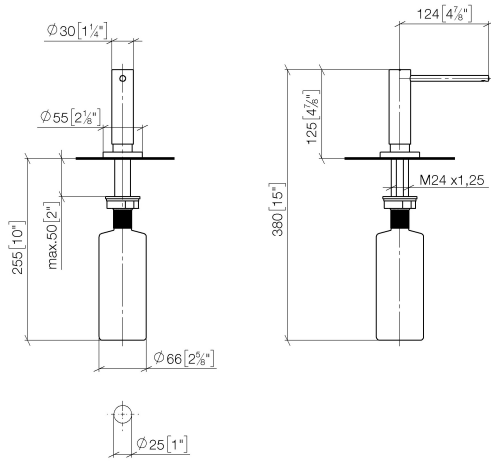

82 444 970 Product version from 10/1/2024

- 124mm projection
- 500 ml bottle
- can be filled from the top
- rotating pump head
- height 124 mm
- rosette Ø 55 mm
- hole diameter 25 mm

Fits ELIO, ENO, MEM, META SQUARE, SYNC, TARA and TARA ULTRA

	Matte Black	82 444 970-33
	Chrome	82 444 970-00
	Brushed Platinum	82 444 970-06
	Platinum	82 444 970-08
	Durabress (23kt Gold)	82 444 970-09
	Dark Chrome	82 444 970-19
	Brushed Durabress (23kt Gold)	82 444 970-28
	Brushed Dark Brass (PVD)	82 444 970-39
	Brushed Bronze (PVD)	82 444 970-42
	Brushed Champagne (22kt Gold)	82 444 970-46
	Champagne (22kt Gold)	82 444 970-47
	Brushed Chrome	82 444 970-93
	Brushed Dark Platinum	82 444 970-99

82 444 970 Product version from 10/1/2024

mm [inches]

82 444 970 Product version from 10/1/2024

Parts for other finishes can be found here: [Chrome](#)

Spare parts list

No.	Item Number	Name	Quantity used	Delivery time
1	90 10 10 538 00-33	dispenser	1.00	30
4	08 10 10 527 90	holder	1.00	2
5	05 23 10 001 00 90	fixing set	1.00	2
2	90 27 97 506 00-33	rosette	1.00	30
3	09 14 10 151 90	seal	1.00	2
6	90 10 10 603 00 90	container	1.00	2