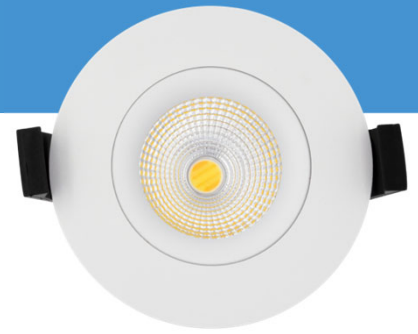

HiluX DS8 tilt 360 spot

Powered By Shelly

EAN code, white: 5714255011227
EAN code, black: 5714255011234

Product description

Powered By Shelly – HiluX DS18 is a Danish-designed, high-quality recessed downlight available in white and black. It features an integrated Shelly chip with combined WiFi and Bluetooth technology, enabling intelligent lighting control via the Shelly Smart Control app. With its low installation depth and included junction box, the DS18 is easy to install and offers premium lighting with built-in smart functionality.

Through 2.4 GHz WiFi, the HiluX DS18 connects to Shelly Smart Control, allowing you to create automations, adjust brightness and color temperature, and configure groups, schedules, and sunrise/sunset automation. The downlight can also integrate directly with more than 200 smart home ecosystems, including Google Home, Amazon Alexa, Home Assistant, Samsung SmartThings and Homey.

- Luminous flux: 600 lm
- Power: 8 W
- High color rendering: Ra \geq 95
- Tunable white: 2200–6000 K
- 360° tilt
- Mounting depth: 39 mm
- Cut-out size: \varnothing 68–83 mm (spot diameter 90 mm)
- IP44 protection class
- Beam angle: 40°
- Integrates with 200+ partner systems (Google Home, Alexa, Home Assistant, SmartThings, Homey, etc.)
- Advanced protocols: MQTT, HTTP and WebSocket – all with TLS support