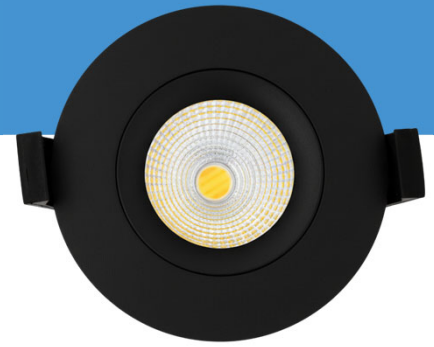

HiluX DS8 tilt 360 spot

Powered By Shelly

EAN code, white: 5714255011227
EAN code, black: 5714255011234

Product description

Powered By Shelly – HiluX DS18 is a Danish-designed, high-quality recessed downlight available in white and black. It features an integrated Shelly chip with combined WiFi and Bluetooth technology, enabling intelligent lighting control via the Shelly Smart Control app. With its low installation depth and included junction box, the DS18 is easy to install and offers premium lighting with built-in smart functionality.

Through 2.4 GHz WiFi, the HiluX DS18 connects to Shelly Smart Control, allowing you to create automations, adjust brightness and color temperature, and configure groups, schedules, and sunrise/sunset automation. The downlight can also integrate directly with more than 200 smart home ecosystems, including Google Home, Amazon Alexa, Home Assistant, Samsung SmartThings and Homey.

Bluetooth enables local control through Shelly BLU wall switches or remotes, which can be paired directly with the fixture for on/off and dimming without requiring an app or internet connection.

Specifications

- Luminous flux: 600 lm
- Power: 8 W
- High color rendering: Ra \geq 95
- Tunable white: 2200–6000 K
- 360° tilt
- Mounting depth: 39 mm
- Cut-out size: \varnothing 68–83 mm (spot diameter 90 mm)
- IP44 protection class
- Beam angle: 40°
- Integrates with 200+ partner systems (Google Home, Alexa, Home Assistant, SmartThings, Homey, etc.)
- Advanced protocols: MQTT, HTTP and WebSocket – all with TLS support