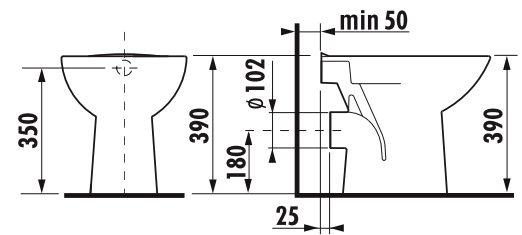

ZETA

Floorstanding WC, horizontal outlet

DIMENSIONS

Length	480 mm
Width	355 mm
Height	390 mm

COLOURS AND OPTIONS

TECHNICAL DRAWINGS

FEATURES

The Zeta series surprises at first glance with its simplicity, represents a quality bathroom at a good price. The floorstanding Zeta toilet without cistern is still among the standard and popular products. Due to the fixing in the floor, this toilet does not place increased demands on the statics of the wall. We recommend installing the floorstanding Zeta toilet with horizontal outlet and deep flushing with the JIKA concealed system – BASIC TANK SYSTEM or with a low-lying plastic tank, which is not included in the JIKA range. We provide an extended warranty of 10 years for JIKA ceramic products. Attention: You need to order a seat with a lid separately for the toilet.

Fixing kit: **Not included**

Flushing system: **Washdown**

Height (INCH): **15 3/8"**

Installation type: **Floorstanding**

Length (INCH): **18 7/8"**

Outlet type: **Horizontal**

Rim type: **Open**

Shape: **Round**

Width (INCH): **14"**

COMPATIBLE WITH

Zeta

Simplicity, functionality and affordable price are the words that best describe this collection.

INSTALLATION AND USER MANUALS

 Installation Handbook