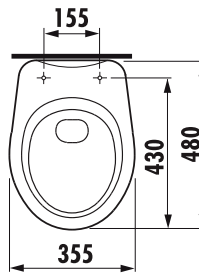

ZETA

Floorstanding WC, horizontal outlet

DIMENSIONS

Length	480 mm
Width	355 mm
Height	390 mm

COLOURS AND OPTIONS

TECHNICAL DRAWINGS

FEATURES

The Zeta series surprises at first glance with its simplicity, represents a quality bathroom at a good price. The floorstanding Zeta toilet without cistern is still among the standard and popular products. Due to the fixing in the floor, this toilet does not place increased demands on the statics of the wall. We recommend installing the floorstanding Zeta toilet with horizontal outlet and deep flushing with the JIKA concealed system – BASIC TANK SYSTEM or with a low-lying plastic tank, which is not included in the JIKA range. We provide an extended warranty of 10 years for JIKA ceramic products. Attention: You need to order a seat with a lid separately for the toilet.

Fixing kit: **Not included**

Flushing system: **Washdown**

Height (INCH): **15 3/8"**

Installation type: **Floorstanding**

Length (INCH): **18 7/8"**

Outlet type: **Horizontal**

Rim type: **Open**

Shape: **Round**

Width (INCH): **14"**

COMPATIBLE WITH

Zeta

Simplicity, functionality and affordable price are the words that best describe this collection.

INSTALLATION AND USER MANUALS

 Installation Handbook