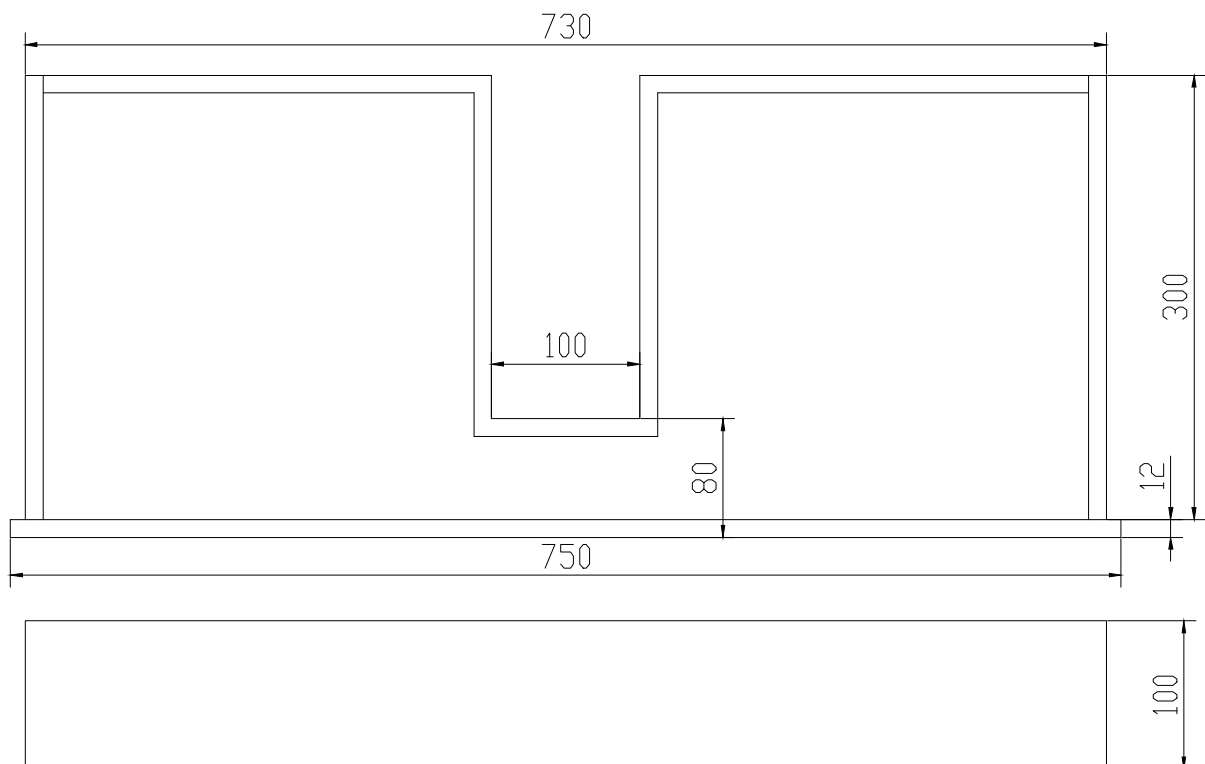

Copenhagen Bath

Roskildevej 394
DK-2610 Rødovre
MVA: DK32648622
Telefon: (+45) 3696 0747
contact@copenhagenbath.com
www.copenhagenbath.com

Nexø 80 skuff

SKU: 40040066

Farge:	Matt hvit
Størrelse:	10cm / 75cm / 30cm
Vekt:	10kg. netto

Nexø 80 skuff detaljer:

This inner drawer is an additional option for Nexø 80. The drawer is made of matt white Acovi, with push-open function.