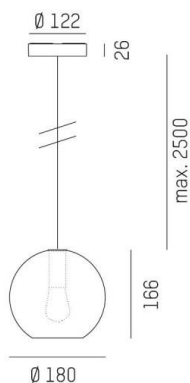

LOON

636-0131116000600

LOON MINI BALL PD SUSPENSION made of metal, black, similar to RAL 9005, shade made of hand-blown glass grey, light output direct, dimmability: not dimmable, cable black, fabric, adapter/ceiling base black, pendant length 2500mm, IP20

DRAWING

TECHNICAL DETAILS

Bulb type	AGL P45 4W
No. of bulb holders	1x
Socket	E14
Optics	hand-blown glass
Designer	INHOUSE
Dimming	not dimmable
Light output	direct
Voltage [V]	220-240V 50/60HZ
Material	metal
Height [mm]	166
Pendant length [mm]	2500
Diameter [mm]	180
IP protection class	IP20
Voltage class	protection cl. I
Net weight [kg]	0,97
Colour lamp	black
RAL	9005
Colour of glass/shade	grey
Colour adapter/ceiling base	black
Electric wire	black, fabric
EAN-Number	9010506729894

LIGHT DISTRIBUTION CURVE

energy label

The values are rated values. Power and luminous flux are initially subject to a tolerance of +/- 10%. Colour temperature tolerance: +/- 150 K. The values apply to an ambient temperature of 25°C unless otherwise specified.