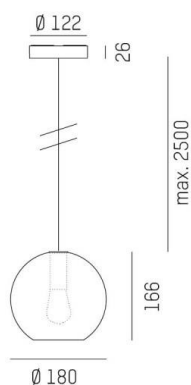

LOON

636-0131136000600

LOON MINI BALL PD SUSPENSION made of metal, black, similar to RAL 9005, shade made of hand-blown glass brown, light output direct, dimmability: not dimmable, cable black, fabric, adapter/ceiling base black, pendant length 2500mm, IP20

DRAWING

TECHNICAL DETAILS

Bulb type	AGL P45 4W
No. of bulb holders	1x
Socket	E14
Optics	hand-blown glass
Designer	INHOUSE
Dimming	not dimmable
Light output	direct
Voltage [V]	220-240V 50/60HZ
Material	metal
Height [mm]	166
Pendant length [mm]	2500
Diameter [mm]	180
IP protection class	IP20
Voltage class	protection cl. I
Net weight [kg]	1,06
Colour lamp	black
RAL	9005
Colour of glass/shade	brown
Colour adapter/ceiling base	black
Electric wire	black, fabric
EAN-Number	9010506729917

LIGHT DISTRIBUTION CURVE

energy label

The values are rated values. Power and luminous flux are initially subject to a tolerance of +/- 10%. Colour temperature tolerance: +/- 150 K. The values apply to an ambient temperature of 25°C unless otherwise specified.