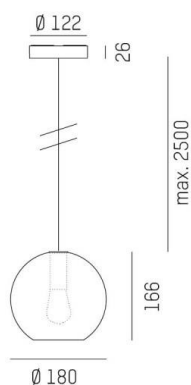

## LOON

636-0131126000600

LOON MINI BALL PD SUSPENSION made of metal, black, similar to RAL 9005, shade made of hand-blown glass amber, light output direct, dimmability: not dimmable, cable black, fabric, adapter/ceiling base black, pendant length 2500mm, IP20

## DRAWING

## TECHNICAL DETAILS

Bulb type	AGL P45 4W
No. of bulb holders	1x
Socket	E14
Optics	hand-blown glass
Designer	INHOUSE
Dimming	not dimmable
Light output	direct
Voltage [V]	220-240V 50/60HZ
Material	metal
Height [mm]	166
Pendant length [mm]	2500
Diameter [mm]	180
IP protection class	IP20
Voltage class	protection cl. I
Net weight [kg]	0,95
Colour lamp	black
RAL	9005
Colour of glass/shade	amber
Colour adapter/ceiling base	black
Electric wire	black, fabric
EAN-Number	9010506729900

## LIGHT DISTRIBUTION CURVE

energy label

The values are rated values. Power and luminous flux are initially subject to a tolerance of +/- 10%. Colour temperature tolerance: +/- 150 K. The values apply to an ambient temperature of 25°C unless otherwise specified.