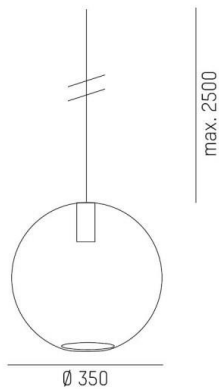

LOON

636-0231216000600

LOON BALL PD SUSPENSION made of metal, black, similar to RAL 9005, shade made of hand-blown glass grey, light output direct, dimmability: not dimmable, cable black, fabric, adapter/ceiling base black, pendant length 2500mm, IP20

DRAWING

TECHNICAL DETAILS

Bulb type	AGL A60 7W
No. of bulb holders	1x
Socket	E27
Optics	hand-blown glass
Designer	INHOUSE
Dimming	not dimmable
Light output	direct
Voltage [V]	220-240V 50/60HZ
Material	metal
Pendant length [mm]	2500
Diameter [mm]	350
IP protection class	IP20
Voltage class	protection cl. I
Net weight [kg]	2,86
Colour lamp	black
RAL	9005
Colour of glass/shade	grey
Colour adapter/ceiling base	black
Electric wire	black, fabric
EAN-Number	9010506730050

LIGHT DISTRIBUTION CURVE

energy label

The values are rated values. Power and luminous flux are initially subject to a tolerance of +/- 10%. Colour temperature tolerance: +/- 150 K. The values apply to an ambient temperature of 25°C unless otherwise specified.