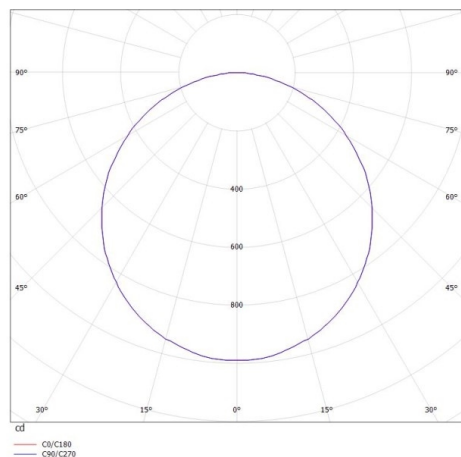

## DRAWING

## TECHNICAL DETAILS

System perform. [W]	64
Bulb type	LED
Luminous flux [lm]	2850
Colour temp. [K]	3000K
CRI	>90
Converter	with converter
Dimming	not dimmable
Light output	direct
Voltage [V]	220-240V 50/60Hz
Material	aluminium

Height [mm]	30
Diameter [mm]	900
IP protection class	IP20
Voltage class	protection cl. I
Net weight [kg]	4,50

Colour lamp	white
RAL	9003
Colour adapter/ceiling base	white
Electric wire	grey, steel
EAN-Number	9010506127812
Lifetime [h]	L80 B10 20 000
Energy efficiency cl.	F

## LIGHT DISTRIBUTION CURVE

The values are rated values. Power and luminous flux are initially subject to a tolerance of +/- 10%. Colour temperature tolerance: +/- 150 K. The values apply to an ambient temperature of 25°C unless otherwise specified.