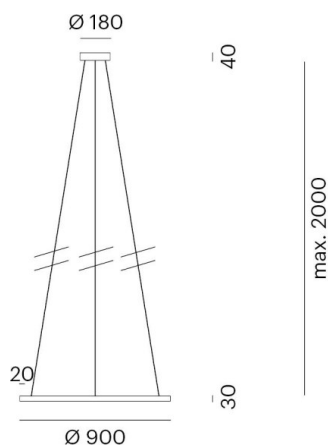

## PERFORA

472-10029500

PERFORA L PD SUSPENSION made of aluminium, white, similar to RAL 9003, light output direct, with converter, dimmability: not dimmable, cable grey, steel, adapter/ceiling base white, IP20 cable lenght 2000mm

## DRAWING

## TECHNICAL DETAILS

System perform. [W]	64
Bulb type	LED
Luminous flux [lm]	2850
Colour temp. [K]	3000K
CRI	>90
Converter	with converter
Dimming	not dimmable
Light output	direct
Voltage [V]	220-240V 50/60Hz
Material	aluminium

Height [mm]	30
Diameter [mm]	900
IP protection class	IP20
Voltage class	protection cl. I
Net weight [kg]	4,50

Colour lamp	white
RAL	9003
Colour adapter/ceiling base	white
Electric wire	grey, steel
EAN-Number	9010506127812
Lifetime [h]	L80 B10 20 000
Energy efficiency cl.	F