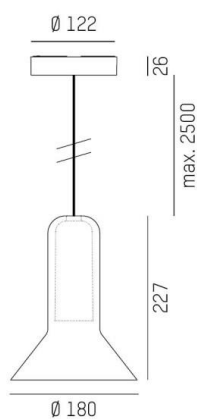

CORPA

257-0211326000600

CORPA BASS PD SUSPENSION made of aluminium, black, shade made of hand-blown glass smoked grey, dimmability: not dimmable, cable black, adapter/ceiling base black, pendant length 2500mm, IP20

DRAWING

TECHNICAL DETAILS

Bulb type	QPAR 16 9W
No. of bulb holders	1x
Socket	GU10
Optics	hand-blown glass
Designer	Rainer Mutsch
Dimming	not dimmable
Voltage [V]	220-240V 50/60Hz
Material	aluminium
Length [mm]	180
Height [mm]	227
Pendant length [mm]	2500
Diameter [mm]	180
IP protection class	IP20
Voltage class	protection cl. II
Net weight [kg]	1,43
Colour lamp	black
Colour of glass/shade	smoked grey
Colour adapter/ceiling base	black
Electric wire	black
EAN-Number	9010506721874

LIGHT DISTRIBUTION CURVE

energy label

The values are rated values. Power and luminous flux are initially subject to a tolerance of +/- 10%. Colour temperature tolerance: +/- 150 K. The values apply to an ambient temperature of 25°C unless otherwise specified.