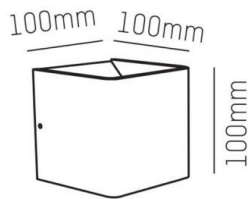

NOVEL

472-39290630

NOVEL W SURFACE MOUNTED WALL LUMINAIRE made of aluminium, black gold matt, similar to RAL 9005/1036, light output direct / indirect, with converter, dimmability: not dimmable, IP20

DRAWING

TECHNICAL DETAILS

System perform. [W]	8
Bulb type	LED
Luminous flux [lm]	430
Colour temp. [K]	3000K
CRI	>90
Converter	with converter
Dimming	not dimmable
Light output	direct / indirect
Voltage [V]	220-240V 50/60Hz
Material	aluminium
Length [mm]	100
Width [mm]	100
Height [mm]	100
IP protection class	IP20
Voltage class	protection cl. I
Net weight [kg]	0,69
Colour lamp	black gold matt
RAL	9005/1036
EAN-Number	9010506027235
Lifetime [h]	L80 B10 20 000
Energy efficiency cl.	D

LIGHT DISTRIBUTION CURVE

The values are rated values. Power and luminous flux are initially subject to a tolerance of +/- 10%. Colour temperature tolerance: +/- 150 K. The values apply to an ambient temperature of 25°C unless otherwise specified.