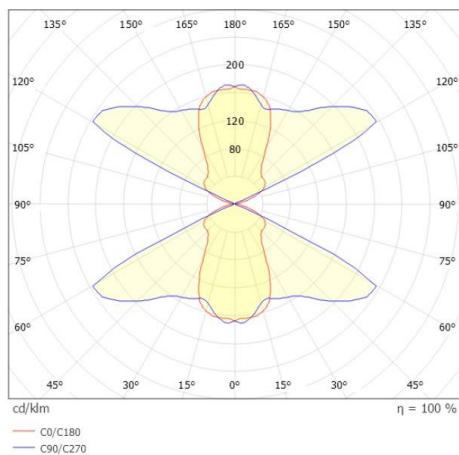

NOVEL

472-39290630

NOVEL W SURFACE MOUNTED WALL LUMINAIRE made of aluminium, black gold matt, similar to RAL 9005/1036, light output direct / indirect, with converter, dimmability: not dimmable, IP20

DRAWING

TECHNICAL DETAILS

System perform. [W]	8
Bulb type	LED
Luminous flux [lm]	430
Colour temp. [K]	3000K
CRI	>90
Converter	with converter
Dimming	not dimmable
Light output	direct / indirect
Voltage [V]	220-240V 50/60Hz
Material	aluminium
Length [mm]	100
Width [mm]	100
Height [mm]	100
IP protection class	IP20
Voltage class	protection cl. I
Net weight [kg]	0,69
Colour lamp	black gold matt
RAL	9005/1036
EAN-Number	9010506027235
Lifetime [h]	L80 B10 20 000
Energy efficiency cl.	D

LIGHT DISTRIBUTION CURVE

The values are rated values. Power and luminous flux are initially subject to a tolerance of +/- 10%. Colour temperature tolerance: +/- 150 K. The values apply to an ambient temperature of 25°C unless otherwise specified.