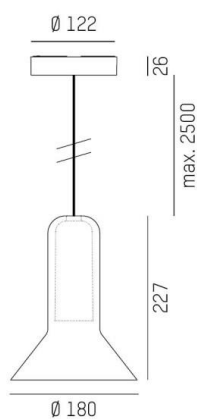

CORPA

257-0211316000600

CORPA BASS PD SUSPENSION made of aluminium, black, shade made of hand-blown glass champagne, dimmability: not dimmable, cable black, adapter/ceiling base black, pendant length 2500mm, IP20

DRAWING

TECHNICAL DETAILS

Bulb type	QPAR 16 9W
No. of bulb holders	1x
Socket	GU10
Optics	hand-blown glass
Designer	Rainer Mutsch
Dimming	not dimmable
Voltage [V]	220-240V 50/60Hz
Material	aluminium
Length [mm]	180
Height [mm]	227
Pendant length [mm]	2500
Diameter [mm]	180
IP protection class	IP20
Voltage class	protection cl. II
Net weight [kg]	1,42
Colour lamp	black
Colour of glass/shade	champagne
Colour adapter/ceiling base	black
Electric wire	black
EAN-Number	9010506721867

LIGHT DISTRIBUTION CURVE

energy label

The values are rated values. Power and luminous flux are initially subject to a tolerance of +/- 10%. Colour temperature tolerance: +/- 150 K. The values apply to an ambient temperature of 25°C unless otherwise specified.