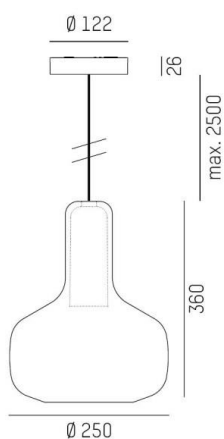

CORPA

257-0211216000600

CORPA IRIS L PD SUSPENSION made of aluminium, black, shade made of hand-blown glass champagne, dimmability: not dimmable, cable black, adapter/ceiling base black, pendant length 2500mm, IP20

DRAWING

TECHNICAL DETAILS

Bulb type	QPAR 16 9W
No. of bulb holders	1x
Socket	GU10
Optics	hand-blown glass
Designer	Rainer Mutsch
Dimming	not dimmable
Voltage [V]	220-240V 50/60Hz
Material	aluminium
Length [mm]	250
Height [mm]	360
Pendant length [mm]	2500
Diameter [mm]	250
IP protection class	IP20
Voltage class	protection cl. II
Net weight [kg]	1,98
Colour lamp	black
Colour of glass/shade	champagne
Colour adapter/ceiling base	black
Electric wire	black
EAN-Number	9010506721836

LIGHT DISTRIBUTION CURVE

energy label

The values are rated values. Power and luminous flux are initially subject to a tolerance of +/- 10%. Colour temperature tolerance: +/- 150 K. The values apply to an ambient temperature of 25°C unless otherwise specified.