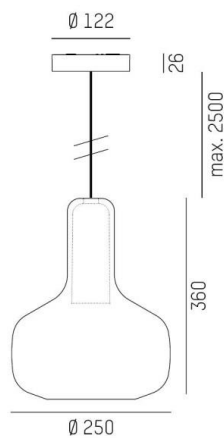

## CORPA

257-0211226000600

CORPA IRIS L PD SUSPENSION made of aluminium, black, shade made of hand-blown glass smoked grey, dimmability: not dimmable, cable black, adapter/ceiling base black, pendant length 2500mm, IP20

## DRAWING

## TECHNICAL DETAILS

Bulb type	QPAR 16 9W
No. of bulb holders	1x
Socket	GU10
Optics	hand-blown glass
Designer	Rainer Mutsch
Dimming	not dimmable
Voltage [V]	220-240V 50/60Hz
Material	aluminium
Length [mm]	250
Height [mm]	360
Pendant length [mm]	2500
Diameter [mm]	250
IP protection class	IP20
Voltage class	protection cl. II
Net weight [kg]	1,65
Colour lamp	black
Colour of glass/shade	smoked grey
Colour adapter/ceiling base	black
Electric wire	black
EAN-Number	9010506721843

## LIGHT DISTRIBUTION CURVE

energy label

The values are rated values. Power and luminous flux are initially subject to a tolerance of +/- 10%. Colour temperature tolerance: +/- 150 K. The values apply to an ambient temperature of 25°C unless otherwise specified.